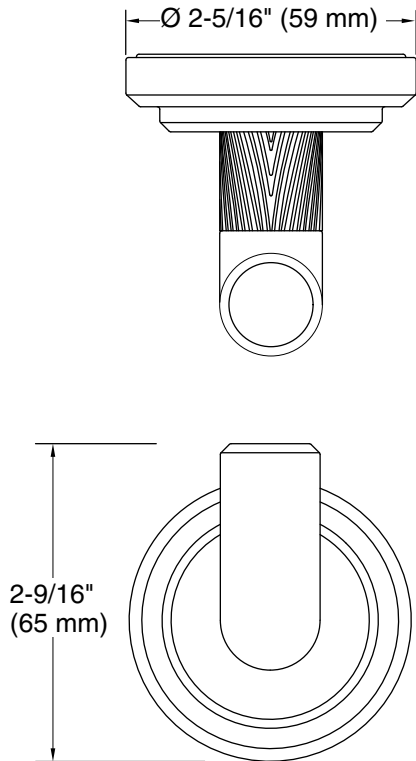

KALLISTA®

Pinna Paletta® by Laura Kirar

Hook

P24936-BNW

Features

- High-quality solid-brass construction for durability and reliability

Installation

- Includes hex wrench for installation

Recommended Products/Accessories

P24933-BNW Towel Bar, 18"

P24942-00 Air-Induction Showerhead with Arm

P24977-BNW Freestanding Bath Faucet, Less Handshower

P50206-00 Freestanding Bathtub

Codes/Standards

None Applicable

KALLISTA®

Pinna Paletta® by Laura Kirar

Hook

P24936-BNW

Technical Information

All product dimensions are nominal.

Material: Brass

Notes