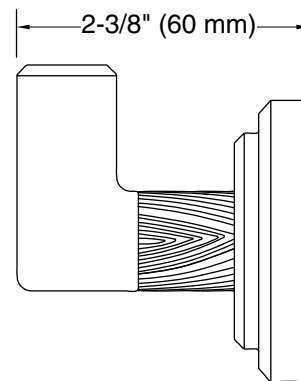

KALLISTA®

Pinna Paletta® by Laura Kirar

Hook

P24936-BNW

Technical Information

All product dimensions are nominal.

Material: Brass

Notes