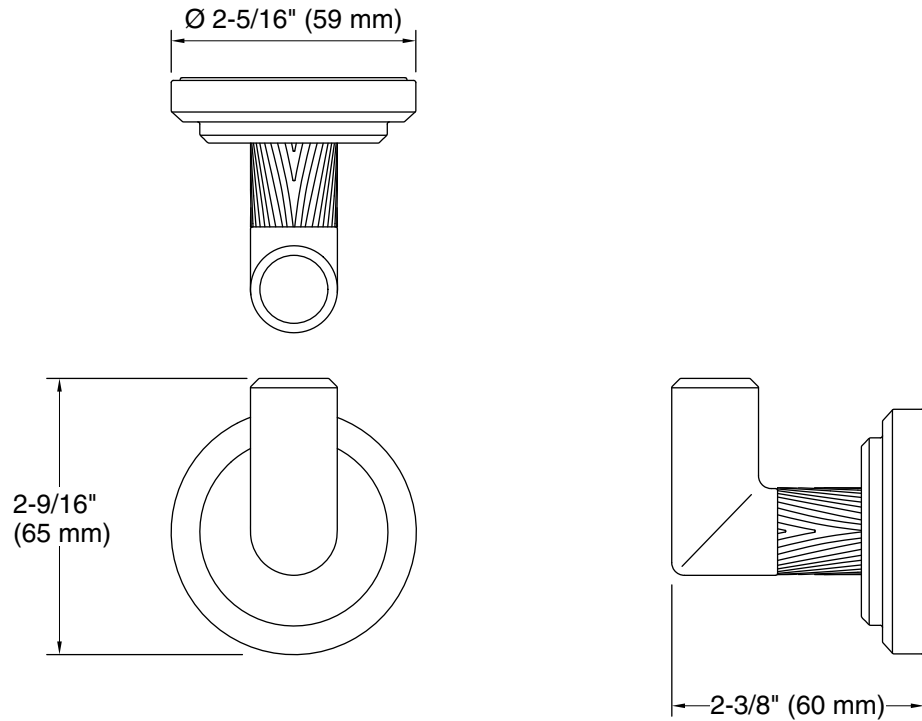

Recommended Products/Accessories

P24933-SNW Towel Bar, 18"

P24942-00 Air-Induction Showerhead with Arm

P24977-SNW Freestanding Bath Faucet, Less Handshower

P50206-00 Freestanding Bathtub

Codes/Standards

None Applicable

KALLISTA®

Pinna Paletta® by Laura Kirar

Hook

P24936-SNW

Technical Information

All product dimensions are nominal.

Material: Brass