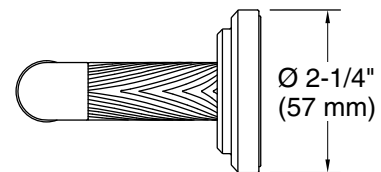

KALLISTA®

Pinna Paletta® by Laura Kirar
Toilet Paper Holder
P24939-BAF

Features

- High-quality solid-brass construction for durability and reliability

Installation

- Includes hex wrench for installation

Recommended Products/Accessories

See website for detailed warranty information.

Available Colors/Finishes

Color tiles intended for reference only.

Color	Code	Description
	BAF	Brushed French Gold

KALLISTA®

Pinna Paletta® by Laura Kirar
Toilet Paper Holder
P24939-BAF

Technical Information

All product dimensions are nominal.

Material: Brass