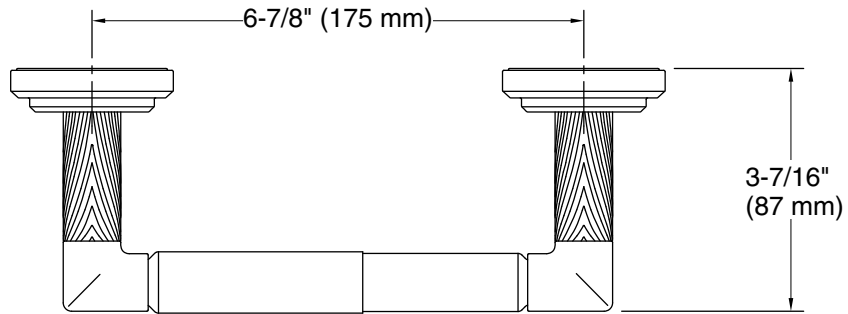

KALLISTA®

Pinna Paletta® by Laura Kirar
Toilet Paper Holder
P24939-BAF

Features

- High-quality solid-brass construction for durability and reliability

Installation

- Includes hex wrench for installation

Recommended Products/Accessories

Technical Information

All product dimensions are nominal.

Material: Brass