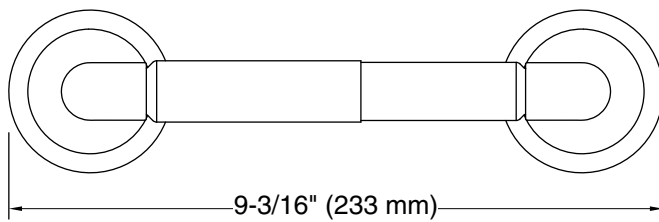

KALLISTA.

Pinna Paletta® by Laura Kirar
Toilet Paper Holder
P24939-BNW

Technical Information

All product dimensions are nominal.

Material: Brass

Notes

Install this product according to the installation instructions.