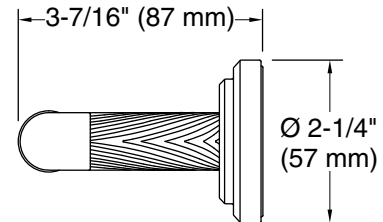

KALLISTA.

Pinna Paletta® by Laura Kirar
Toilet Paper Holder
P24939-BNW

Technical Information

All product dimensions are nominal.

Material: Brass

Notes

Install this product according to the installation instructions.