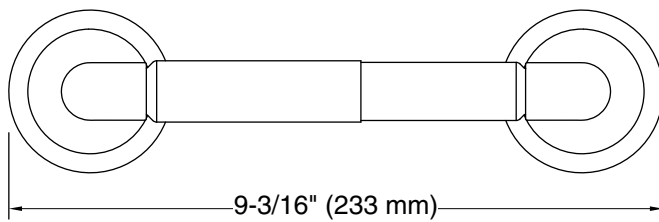

See website for detailed warranty information.

Available Colors/Finishes

Color tiles intended for reference only.

Color	Code	Description
	SN	Polished Nickel

KALLISTA.

Pinna Paletta® by Laura Kirar
Toilet Paper Holder
P24939-SNW

Technical Information

All product dimensions are nominal.

Material: Brass

1-888-4-KALLISTA (1-888-452-5547)

Kallista reserves the right to make revisions without notice to product specifications.

For the most current Specification Sheet, go to www.kallista.com.