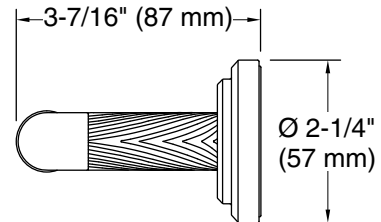

See website for detailed warranty information.

Available Colors/Finishes

Color tiles intended for reference only.

Color	Code	Description
	SN	Polished Nickel

KALLISTA.

Pinna Paletta® by Laura Kirar
Toilet Paper Holder
P24939-SNW

Technical Information

All product dimensions are nominal.

Material: Brass

1-888-4-KALLISTA (1-888-452-5547)

Kallista reserves the right to make revisions without notice to product specifications.

For the most current Specification Sheet, go to www.kallista.com.