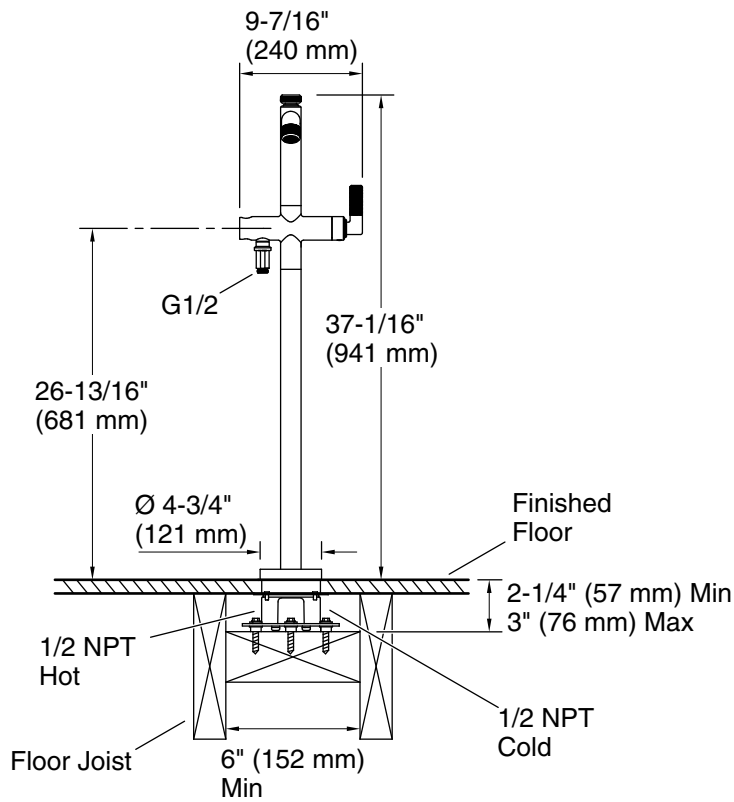

KALLISTA®

Pinna Paletta® by Laura Kirar Freestanding Bath Faucet, Less Handshower P24977-BNW

Features

- High-quality solid-brass construction for durability and reliability
- Floor-mount, single hole installation
- Required mounting block sold separately (P20511-00-NA)
- Required handshower sold separately
- Spout reach is 9-5/16" (237 mm)
- Includes integral valve
- Includes hardware kit and escutcheon

	BN	Brushed Nickel
---	----	----------------

KALLISTA®

Pinna Paletta® by Laura Kirar Freestanding Bath Faucet, Less Handshower P24977-BNW

Technical Information

All product dimensions are nominal.

Faucet flow rate: 8 gal/min (30.3 l/min)

Drain included: No

Spout:

Spout reach: 9-5/16" (237 mm)

Notes

Install this product according to the installation instructions.