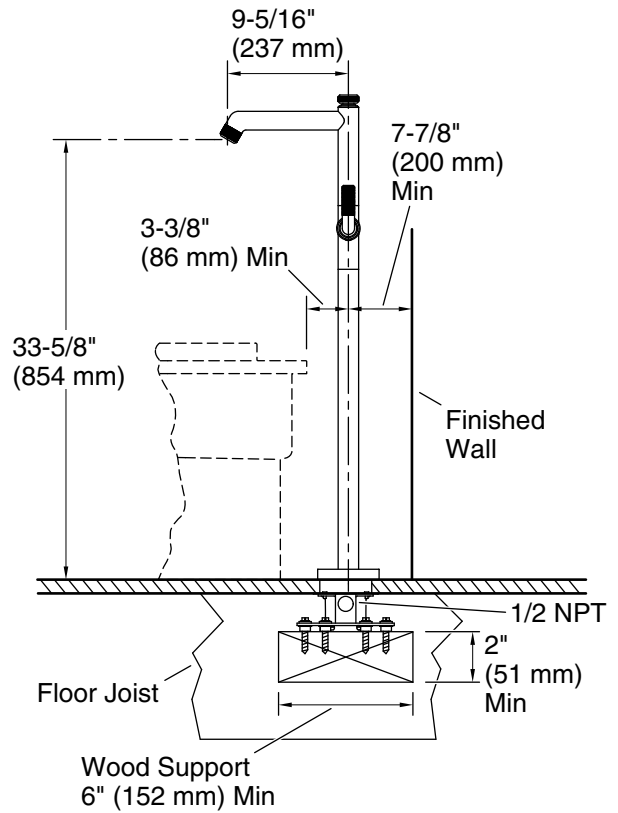

KALLISTA®

Pinna Paletta® by Laura Kirar Freestanding Bath Faucet, Less Handshower P24977-BNW

Features

- High-quality solid-brass construction for durability and reliability
- Floor-mount, single hole installation
- Required mounting block sold separately (P20511-00-NA)
- Required handshower sold separately
- Spout reach is 9-5/16" (237 mm)
- Includes integral valve
- Includes hardware kit and escutcheon

	BN	Brushed Nickel
---	----	----------------

KALLISTA®

Pinna Paletta® by Laura Kirar Freestanding Bath Faucet, Less Handshower P24977-BNW

Technical Information

All product dimensions are nominal.

Faucet flow rate: 8 gal/min (30.3 l/min)

Drain included: No

Spout:

Spout reach: 9-5/16" (237 mm)

Notes

Install this product according to the installation instructions.