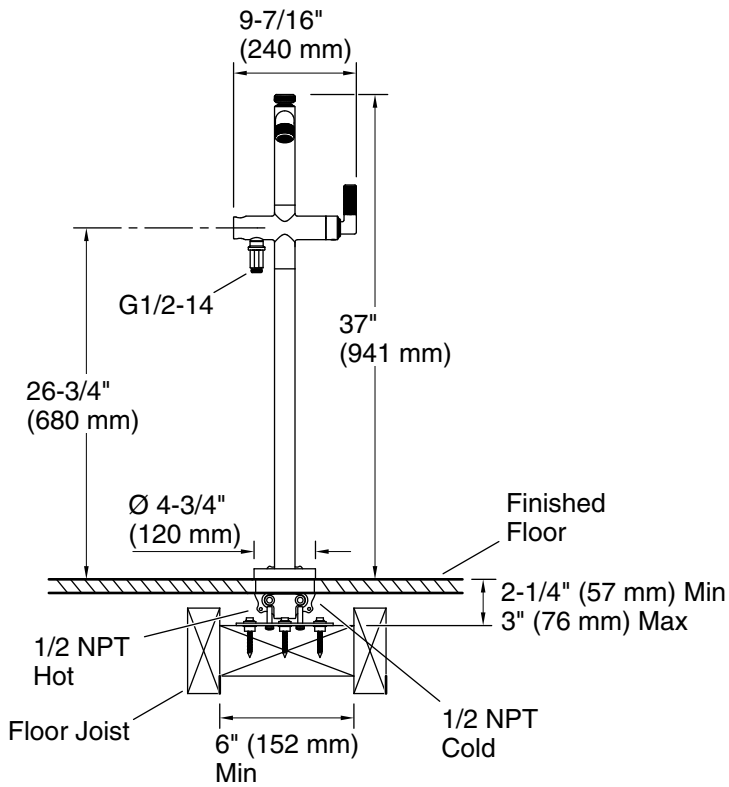

### Features

- High-quality solid-brass construction for durability and reliability
- Floor-mount, single hole installation
- Required mounting block sold separately (P20511-00-NA)
- Required handshower sold separately
- Spout reach is 9-5/16" (237 mm)
- Includes integral valve
- Includes hardware kit and escutcheon

### Technical Information

All product dimensions are nominal.

### Spout:

Spout reach: 9-5/16" (236 mm)