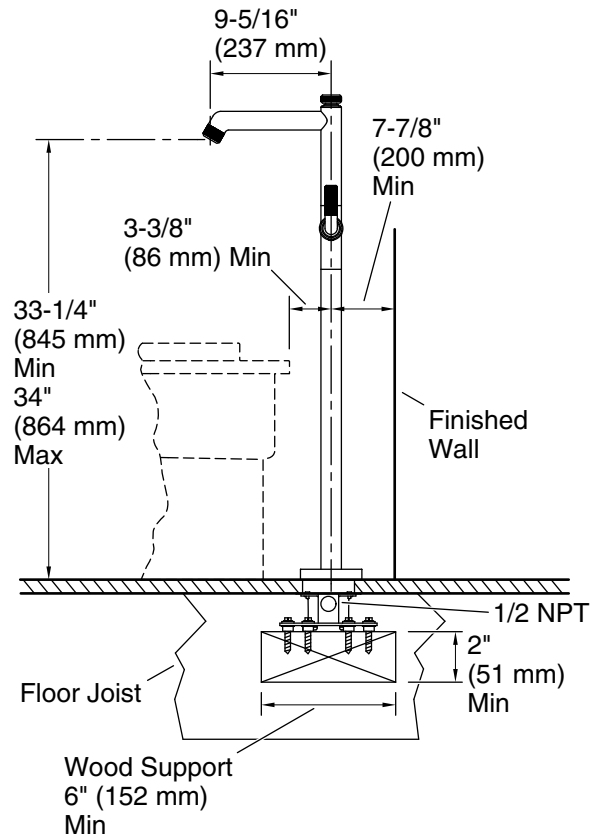

KALLISTA®

Pinna Paletta® by Laura Kirar Freestanding Bath Faucet, Less Handshower P24977-SNW

Technical Information

All product dimensions are nominal.

Drain included: No

Spout:

Spout reach: 9-5/16" (236 mm)

Notes

Install this product according to the installation instructions.