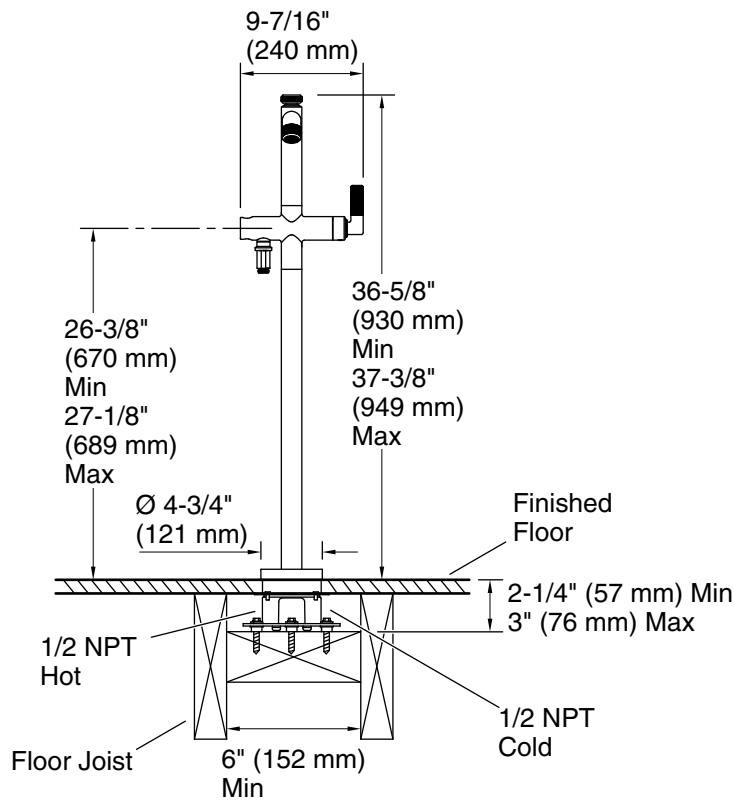

KALLISTA®

Pinna Paletta® by Laura Kirar Freestanding Bath Faucet, Less Handshower P24977-SNW

Technical Information

All product dimensions are nominal.

Drain included: No

Spout:

Spout reach: 9-5/16" (236 mm)

Notes

Install this product according to the installation instructions.