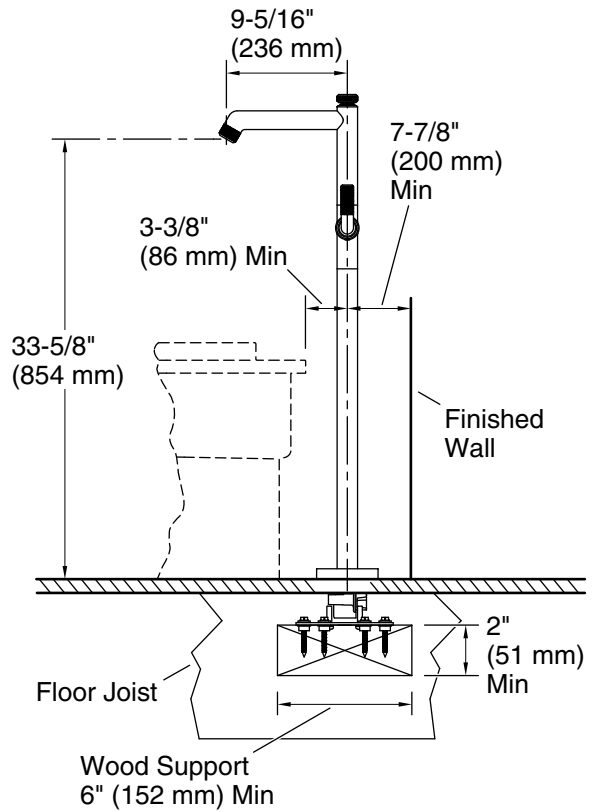

### Features

- High-quality solid-brass construction for durability and reliability
- Floor-mount, single hole installation
- Required mounting block sold separately (P20511-00-NA)
- Required handshower sold separately
- Spout reach is 9-5/16" (237 mm)
- Includes integral valve
- Includes hardware kit and escutcheon

### Technical Information

All product dimensions are nominal.

### Spout:

Spout reach: 9-5/16" (236 mm)