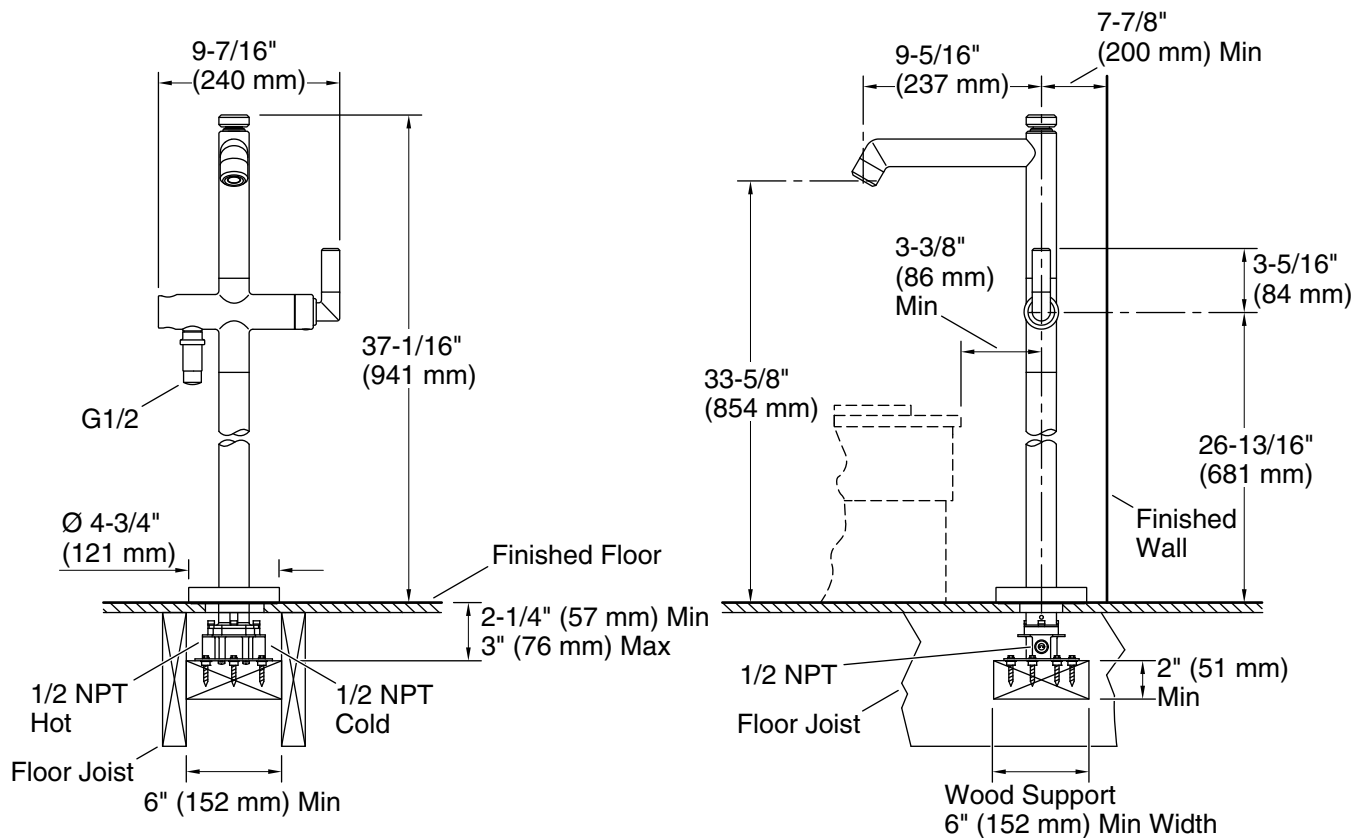

KALLISTA®

Pure Paletta® by Laura Kirar Freestanding Bath Faucet, Less Handshower P24978-00

Features

- High-quality solid brass construction for durability and reliability
- Floor-mount, single hole installation
- Required mounting block sold separately (P20511-00-NA)
- Required handshower sold separately
- Spout reach is 9-5/16" (237 mm)
- Includes integral valve
- Includes hardware kit and escutcheon

KALLISTA®

Pure Paletta® by Laura Kirar Freestanding Bath Faucet, Less Handshower P24978-00

Technical Information

All product dimensions are nominal.

Faucet:

Flow rate: 8 gal/min (30.3 l/min)

Drain included: No

Spout:

Spout reach: 9-5/16" (236 mm)