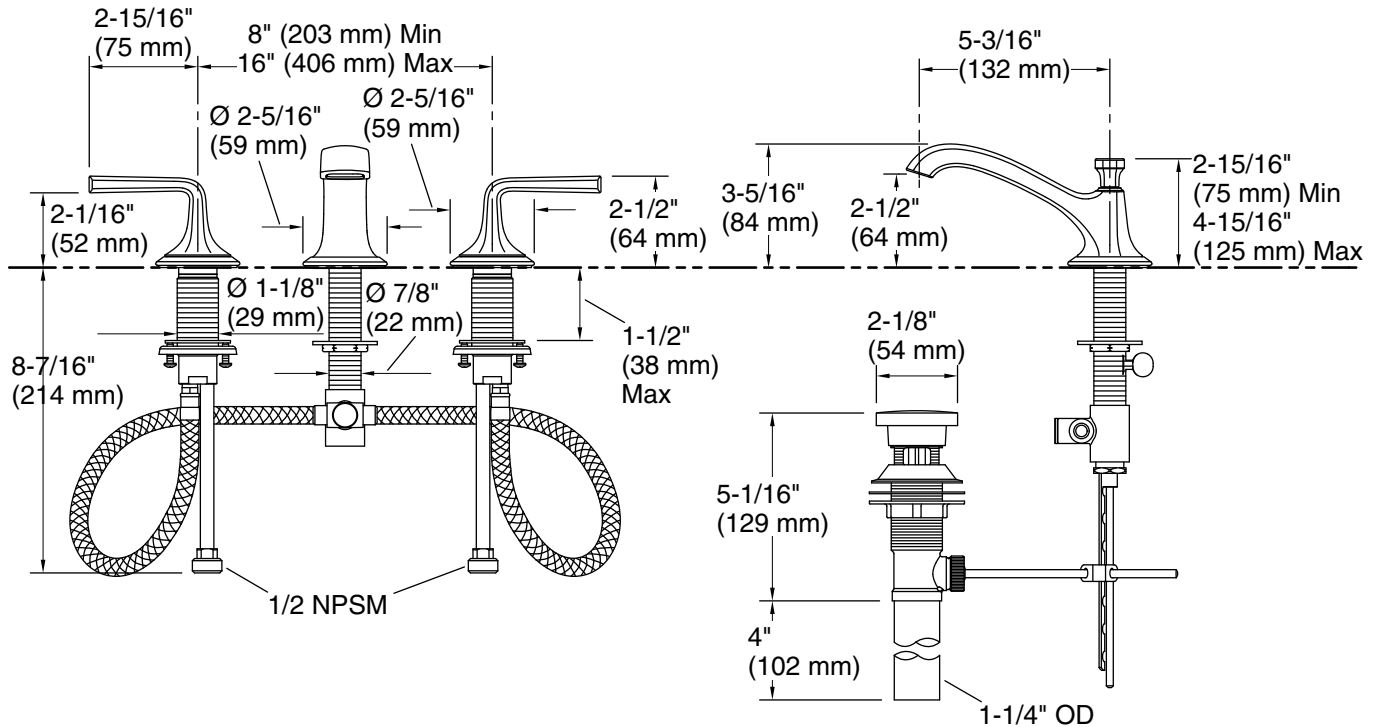

KALLISTA®

Script® by KALLISTA Script Sink Faucet, Low Spout, Lever Handles P25006-LV

Features

- A selection of products within this collection is in stock and ready to ship. Please visit kallista.com/readytoship for the complete list of Ready-to-Ship products and finishes
- High-quality solid metal construction for durability and reliability
- Spout reach is 5-1/2" (140 mm)
- Widespread sink faucet for 8" – 16" (203 – 406 mm) centers
- Includes drain and lift rod
- 1.2 gpm (4.5 lpm) maximum flow rate
- Aerated flow

Technical Information

All product dimensions are nominal.

Faucet flow rate: 1.2 gal/min (4.5 l/min)

Drain included: Yes

Drain with overflow: Yes

Spout:

Spout reach: 2-1/8" (54 mm)

Notes