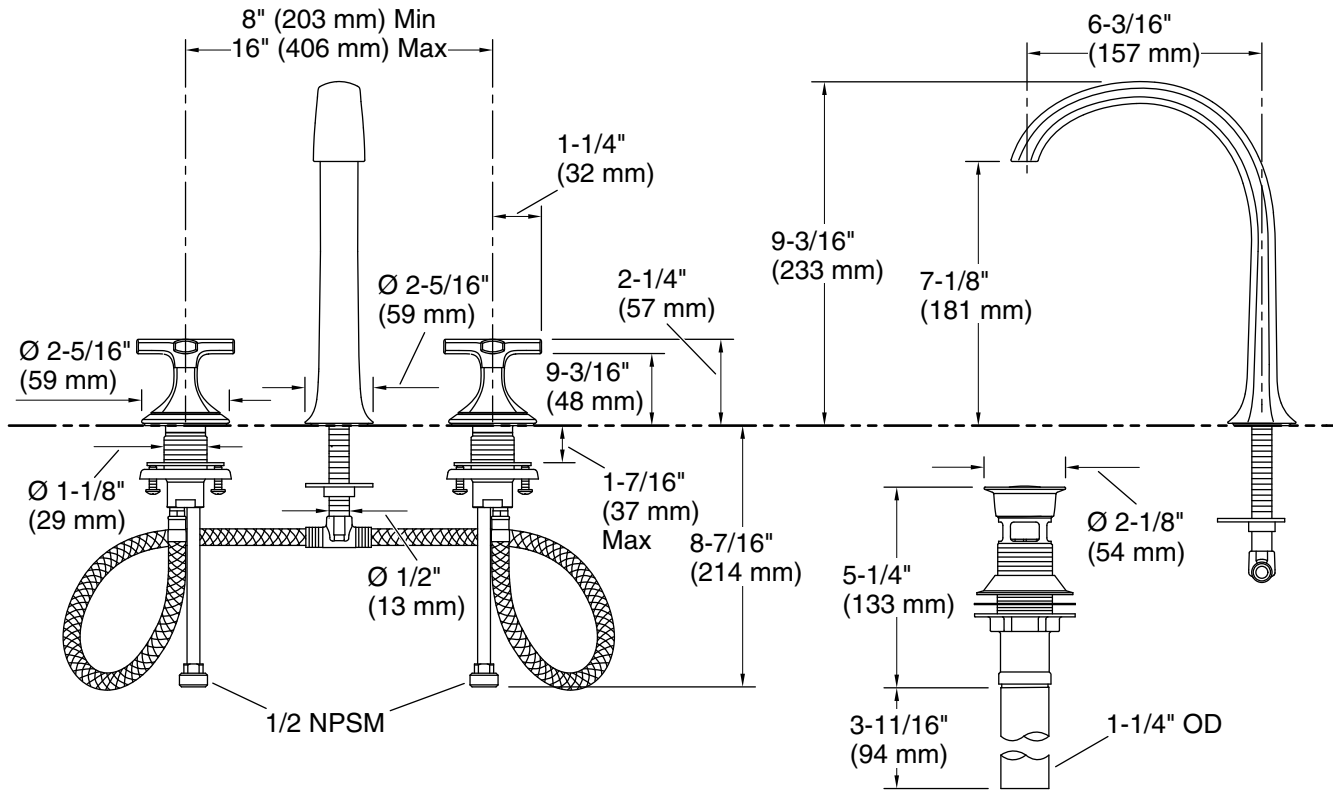

KALLISTA®

Script® by KALLISTA Sink Faucet, Arch Spout, Cross Handles P25007-CR

Features

- A selection of products within this collection is in stock and ready to ship. Please visit kallista.com/readytoship for the complete list of Ready-to-Ship products and finishes
- High-quality solid metal construction for durability and reliability
- Widespread sink faucet for 8" – 16" (203 – 406 mm) centers
- 1.2 gpm (4.5 lpm) maximum flow rate
- Spout reach is 6-9/16" (167 mm)
- Includes soft-touch drain
- Aerated flow

KALLISTA

Script® by KALLISTA
Sink Faucet, Arch Spout, Cross Handles
P25007-CR

Technical Information

All product dimensions are nominal.

Faucet flow rate: 1.2 gal/min (4.5 l/min)

Drain included: Yes

Drain with overflow: Yes

Spout:

Spout reach: 6-3/16" (157 mm)

Pressure/fixture Supply Requirements

Min flow rate: 1.2 gpm (4.5 lpm)

Notes

ADA, OBC, CSA B651 compliant when installed to the specific requirements of these regulations.