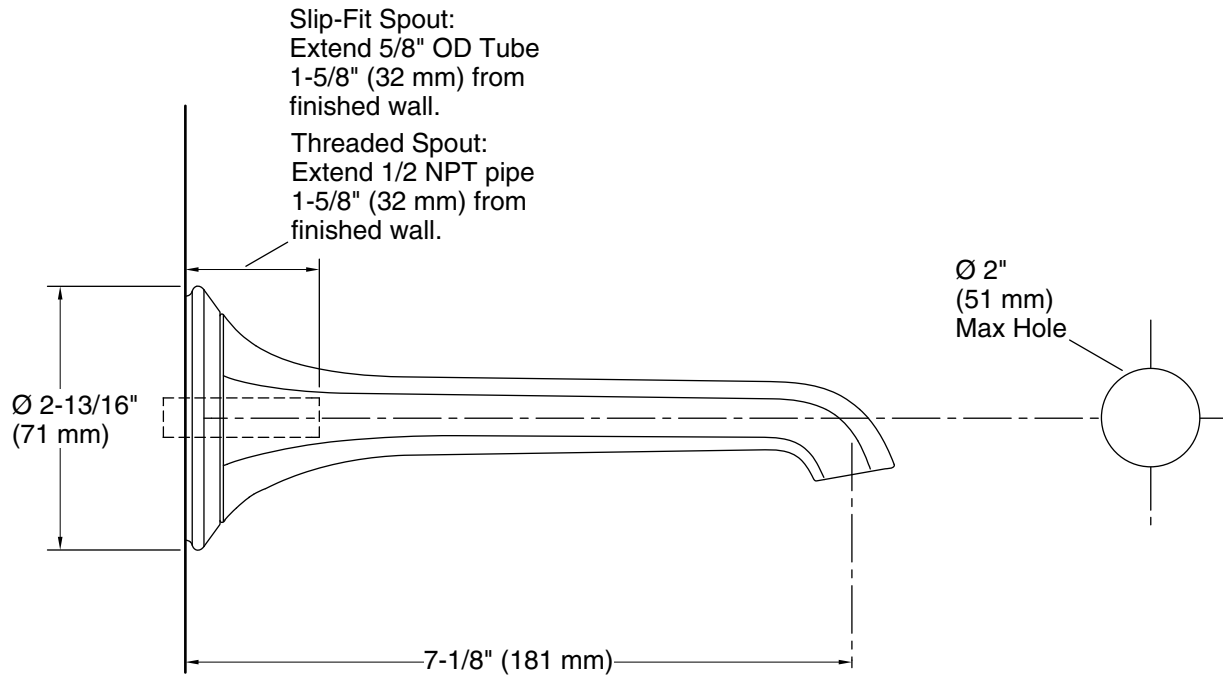

KALLISTA®

Script® by KALLISTA
Wall-Mount Bath Spout
P25014-00

Features

- High-quality solid-brass construction for durability and reliability
- Spout reach is 7-1/16" (179 mm)

Recommended Products/Accessories

- P50045-00 Large Rectangular Bathtub
- P25018-LV Script Pressure Balance Trim, Lever Handle
- P25013-00 Towel Ring
- P24761-00 Handshower with Hose

Codes/Standards

ASME A112.18.1/CSA B125.1

KALLISTA® Five-Year Limited Warranty

Technical Information

All product dimensions are nominal.

Spout:

Spout reach: 7-3/16" (182 mm)

Pressure/fixture Supply Requirements

Min flow rate: 1.2 gpm (4.5 lpm)