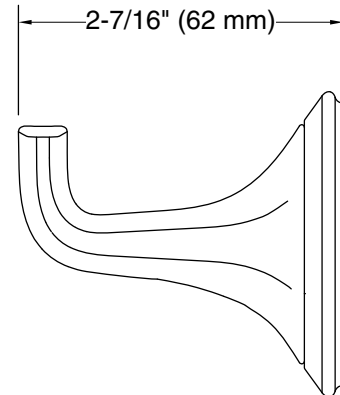

Installation

- Includes hex wrench for installation

Recommended Products/Accessories

- P25043-00 Towel Bar, 18"
- P25040-00 Showerhead with Arm
- P25088-00 Freestanding Bath Faucet, Less Handshower

Codes/Standards

KALLISTA.

Script® by KALLISTA

Hook

P25046-00

Technical Information

All product dimensions are nominal.

Material: Zinc, Copper