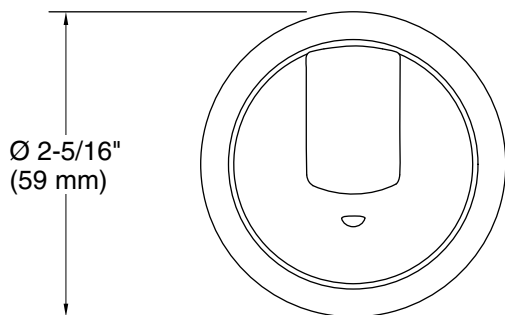

Installation

- Includes hex wrench for installation

Recommended Products/Accessories

- P25043-00 Towel Bar, 18"
- P25040-00 Showerhead with Arm
- P25088-00 Freestanding Bath Faucet, Less Handshower

Codes/Standards

KALLISTA.

Script® by KALLISTA

Hook

P25046-00

Technical Information

All product dimensions are nominal.

Material: Zinc, Copper