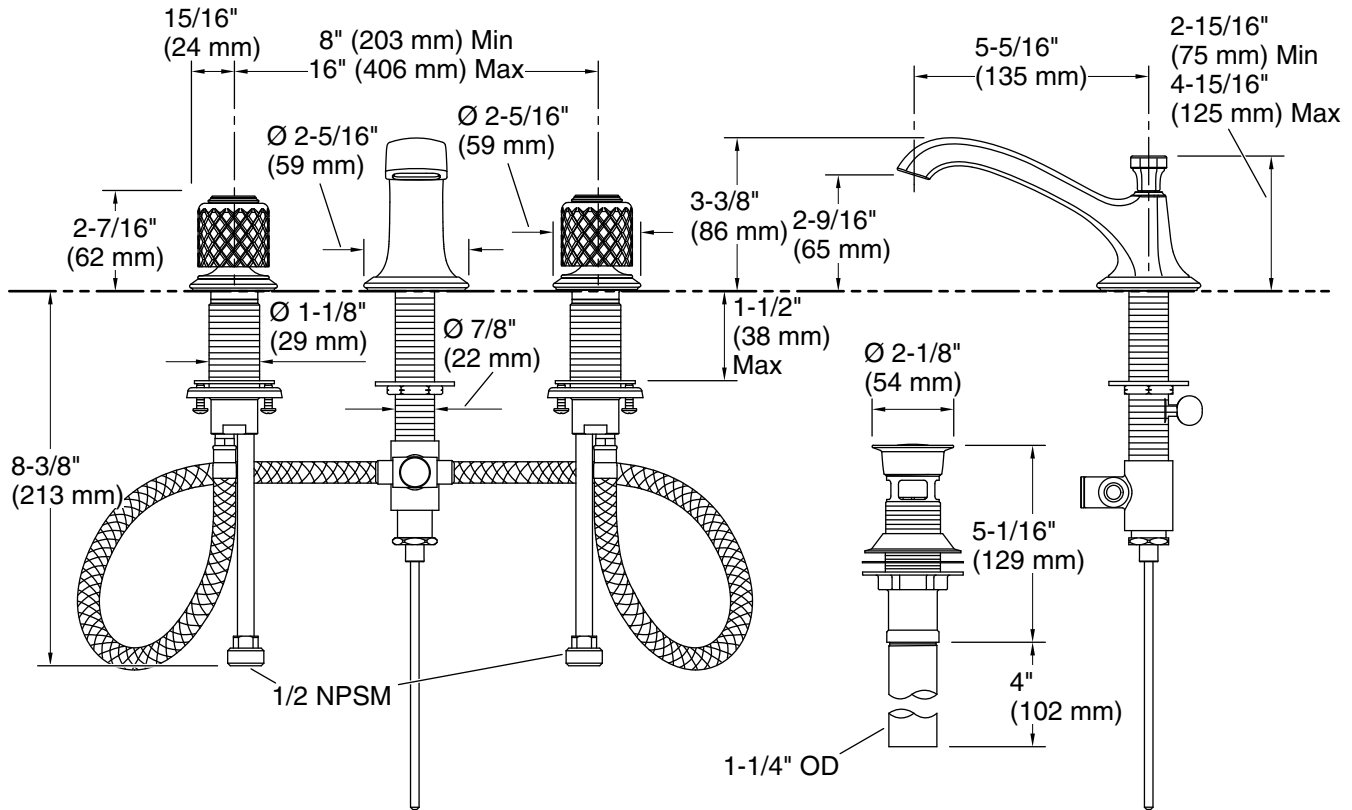

KALLISTA®

Script® Decorative by KALLISTA Sink faucet, low spout, grey crystal knob handles P25050-SLG

Features

- Hand-cut French crystal knobs by Saint-Louis
- High-quality solid metal construction for durability and reliability
- Widespread sink faucet for 8" – 16" (203 – 406 mm) centers
- Spout reach is 5-1/2" (140 mm)
- Includes drain and lift rod
- 1.2 gpm (4.5 lpm) maximum flow rate
- Aerated flow

KALLISTA

Script® Decorative by KALLISTA
Sink faucet, low spout, grey crystal knob handles
P25050-SLG

Technical Information

All product dimensions are nominal.

Faucet flow rate: 1.2 gal/min (4.5 l/min)

Drain included: Yes

Drain with overflow: Yes

Spout:

Spout reach: 5-1/2" (140 mm)

Pressure/fixture Supply Requirements

Min flow rate: 1.2 gpm (4.5 lpm)

Notes

Install this product according to the installation instructions.

1-888-4-KALLISTA (1-888-452-5547)