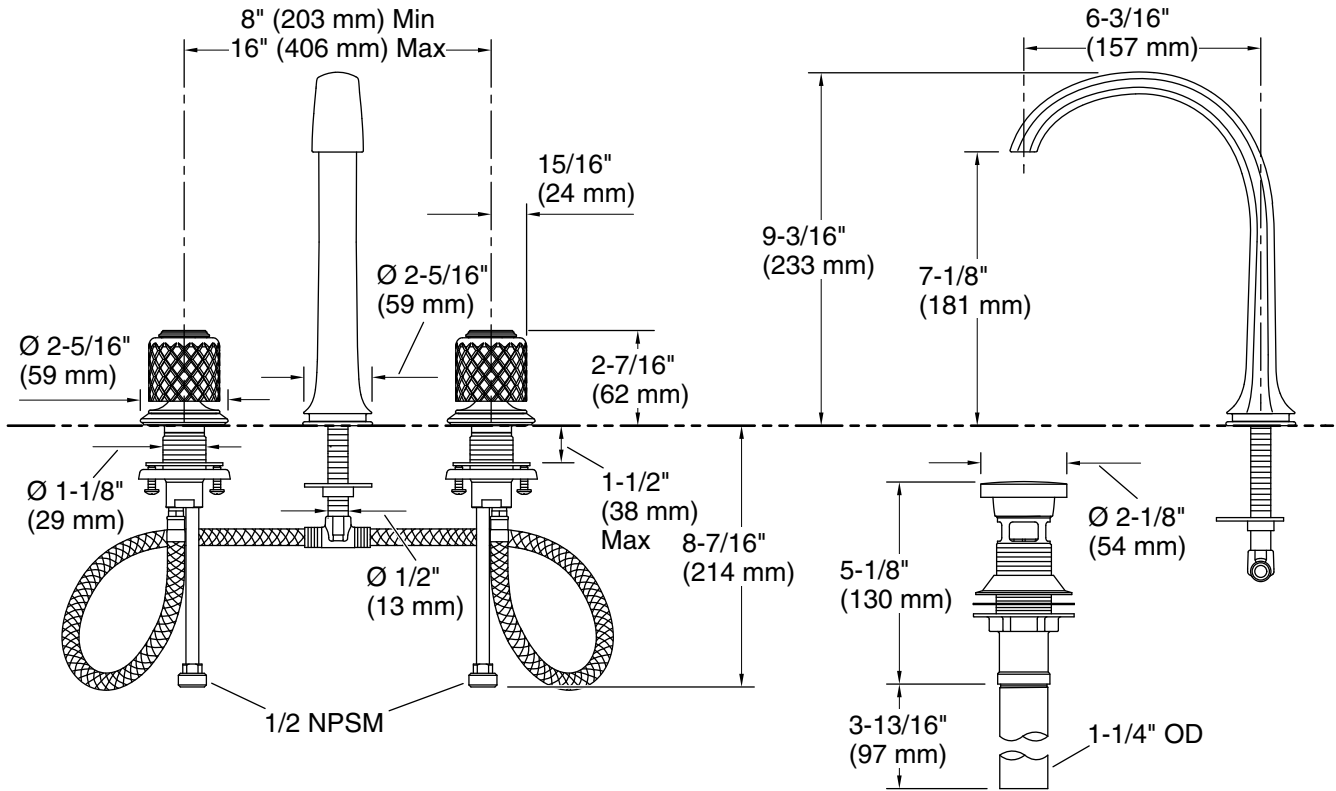

KALLISTA

Script® Decorative by KALLISTA
Sink faucet, arch spout, grey crystal knob handles
P25051-SLG

Technical Information

All product dimensions are nominal.

Faucet flow rate: 1.2 gal/min (4.5 l/min)

Drain included: Yes

Drain with overflow: Yes

Spout:

Spout reach: 6-3/16" (157 mm)

Pressure/fixture Supply Requirements

Min flow rate: 1.2 gpm (4.5 lpm)

Notes

Install this product according to the installation instructions.

CSA B651 compliant when installed to the specific requirements of these regulations.

1-888-4-KALLISTA (1-888-452-5547)

Kallista reserves the right to make revisions without notice to product specifications.

For the most current Specification Sheet, go to www.kallista.com.

2-15-2025 21:53 - US