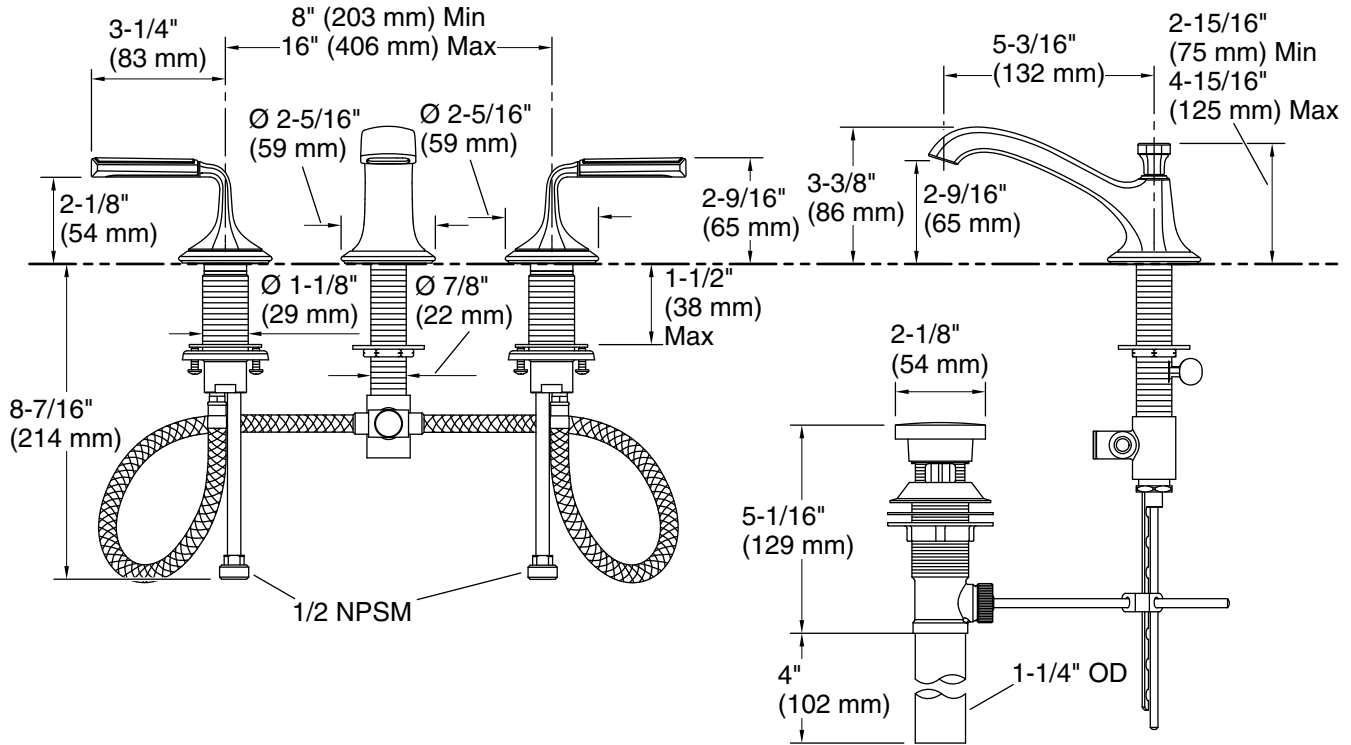

KALLISTA®

Script® Decorative by KALLISTA Sink faucet, low spout, Blue enamel lever handles P25054-CBW

Features

- Handcrafted fired enamel handle insert with Wave pattern
- High-quality solid metal construction for durability and reliability
- Widespread sink faucet for 8" – 16" (203 – 406 mm) centers
- Spout reach is 5-1/2" (140 mm)
- Includes drain and lift rod
- 1.2 gpm (4.5 lpm) maximum flow rate
- Aerated flow

KALLISTA

Script® Decorative by KALLISTA
Sink faucet, low spout, Blue enamel lever handles
P25054-CBW

Technical Information

All product dimensions are nominal.

Faucet flow rate: 1.2 gal/min (4.5 l/min)

Drain included: No
Drain with overflow: Yes

Spout:

Spout reach: 5-3/16" (131 mm)

Pressure/fixture Supply Requirements

Min flow rate: 1.2 gpm (4.5 lpm)

Notes

Install this product according to the installation instructions.

ADA, OBC, CSA B651 compliant when installed to the specific requirements of these regulations.