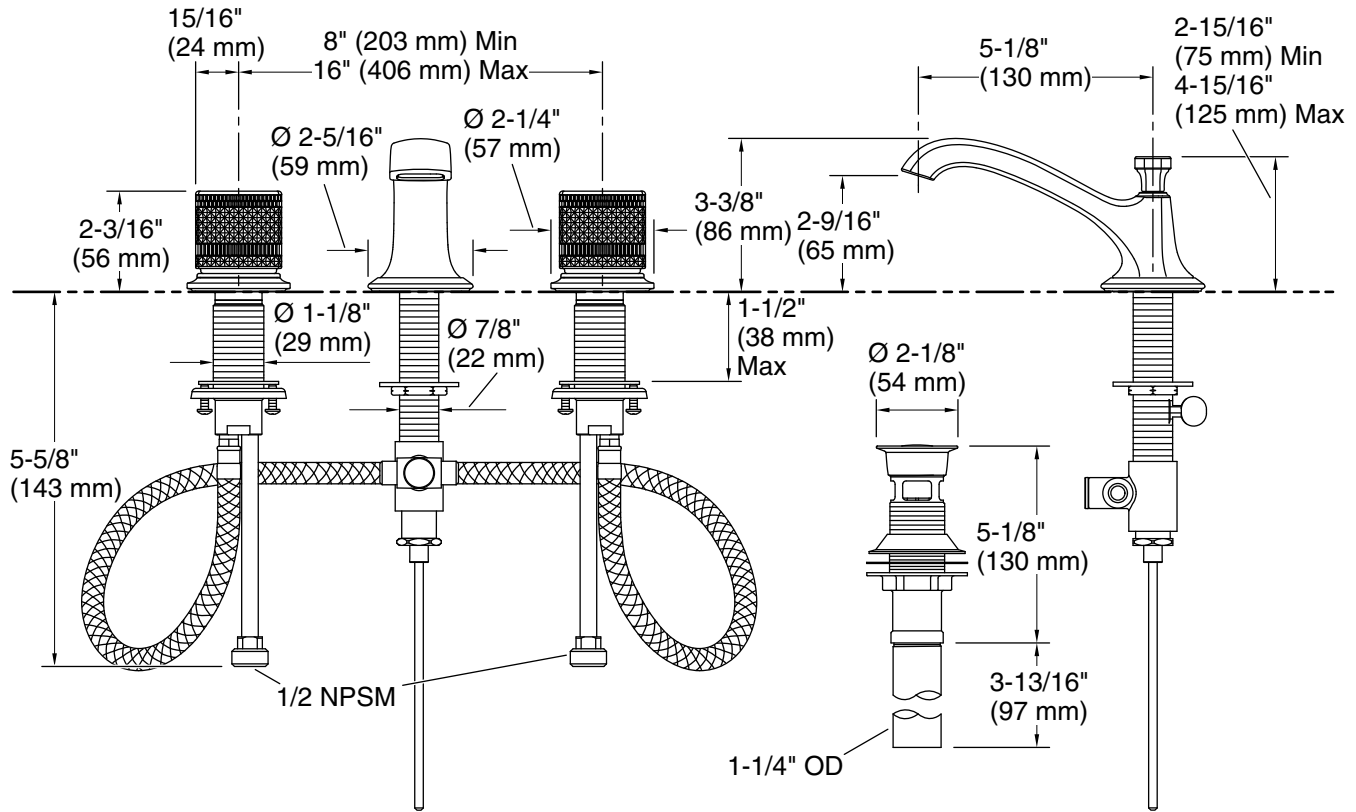

KALLISTA®

Script® Decorative by KALLISTA Sink faucet, low spout, Black Porcelain knob handles P25056-CMB

Features

- Handcrafted porcelain handles
- High-quality solid metal construction for durability and reliability
- Widespread sink faucet for 8" – 16" (203 – 406 mm) centers
- Spout reach is 5-1/2" (140 mm)
- Includes soft-touch drain
- 1.2 gpm (4.5 lpm) maximum flow rate
- Aerated flow

KALLISTA

Script® Decorative by KALLISTA
Sink faucet, low spout, Black Porcelain knob
handles
P25056-CMB

Technical Information

All product dimensions are nominal.

Faucet flow rate: 1.2 gal/min (4.5 l/min)

Drain included: Yes

Drain with overflow: Yes

Spout:

Spout reach: 5-1/8" (130 mm)

Pressure/fixture Supply Requirements

Min flow rate: 1.2 gpm (4.5 lpm)

Notes

Install this product according to the installation instructions.