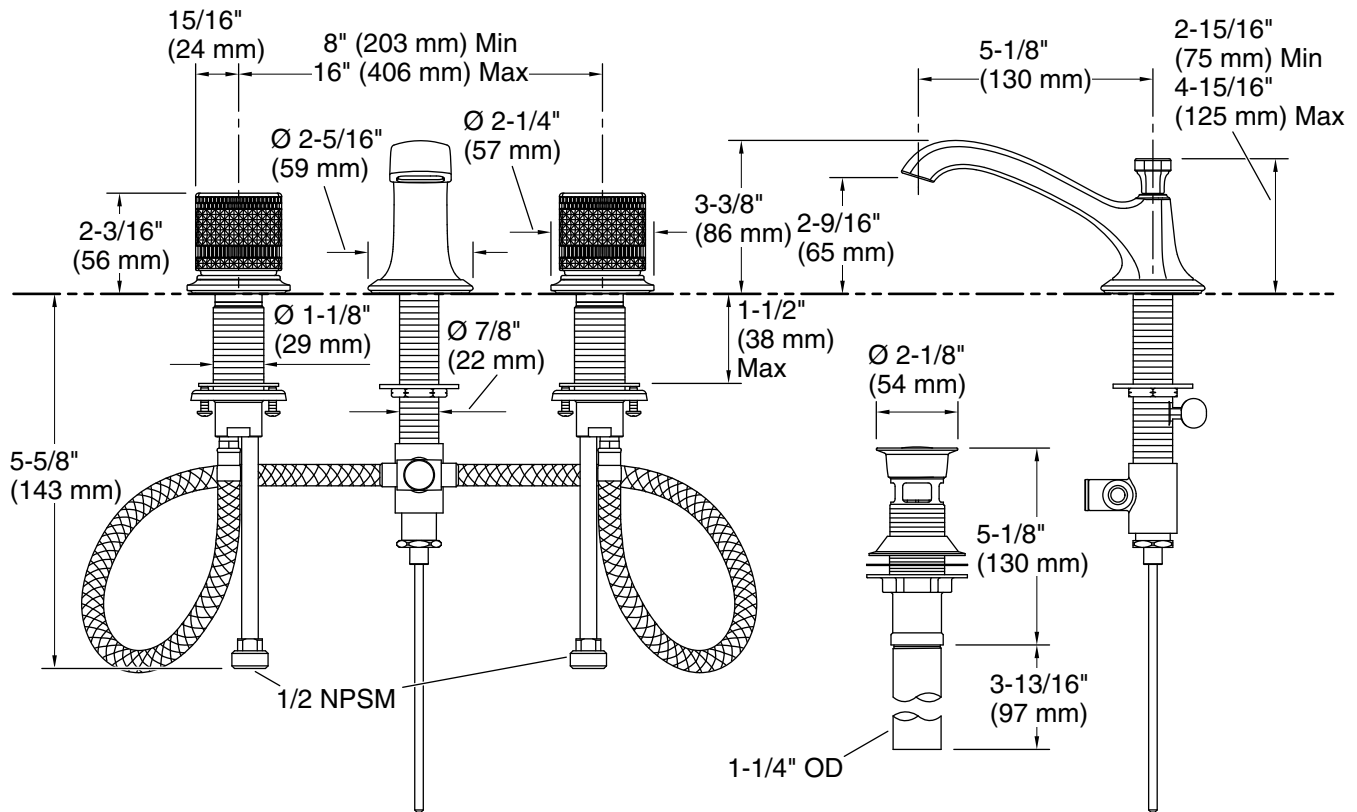

### Features

- Handcrafted porcelain handles
- High-quality solid metal construction for durability and reliability
- Widespread sink faucet for 8" – 16" (203 – 406 mm) centers
- Spout reach is 5-1/2" (140 mm)
- Aerated flow
- Includes soft-touch drain
- 1.2 gpm (4.5 lpm) maximum flow rate

## Technical Information

All product dimensions are nominal.

Faucet flow rate: 1.2 gal/min (4.5 l/min)

Drain included: Yes

Drain with  
overflow: Yes

Spout:

Spout reach: 5-1/8" (130 mm)

1-888-4-KALLISTA (1-888-452-5547)