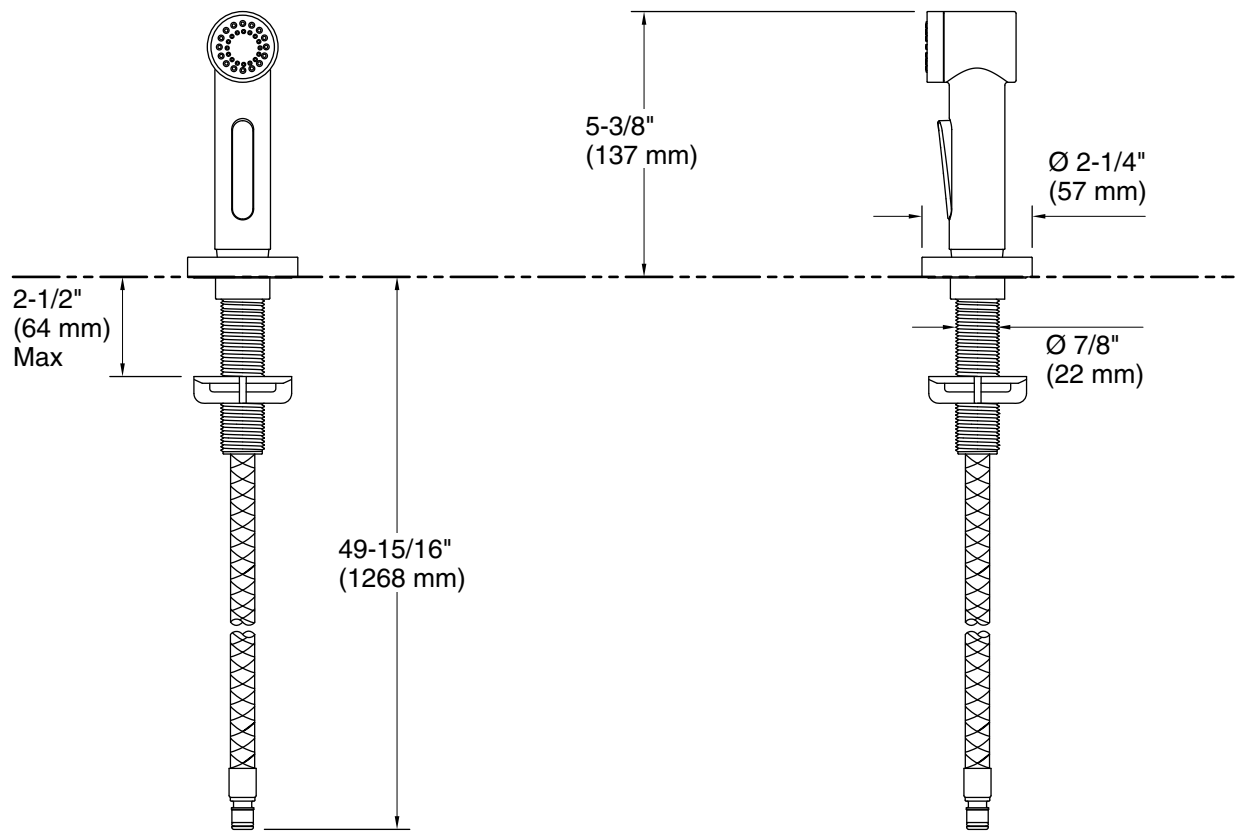

Features

- A selection of products within this collection is in stock and ready to ship. Please visit kallista.com/resources/#ReadyToShip for the complete list of Ready-to-Ship products and finishes
- High-quality solid-brass construction for durability and reliability
- Can only be used with the One Deck-Mount Bridge Kitchen Faucet (P25202-LV)
- 5-3/8" (137 mm) height
- One touch spray actuation
- Easy-to-clean sprayface resists mineral buildup
- Single-function spray
- CP, AG, GN finishes on this product are PVD (Physical Vapor Deposition) coated

Recommended Products/Accessories

L20513-00 24" Apron-front Butler Sink
P25215-00 Soap/Lotion Dispenser
P34014-00 Air Gap Body With Cover

Codes/Standards

ASME A112.18.1/CSA B125.1
NSF/ANSI/CAN 61
NSF/ANSI/CAN 372

Technical Information

All product dimensions are nominal.