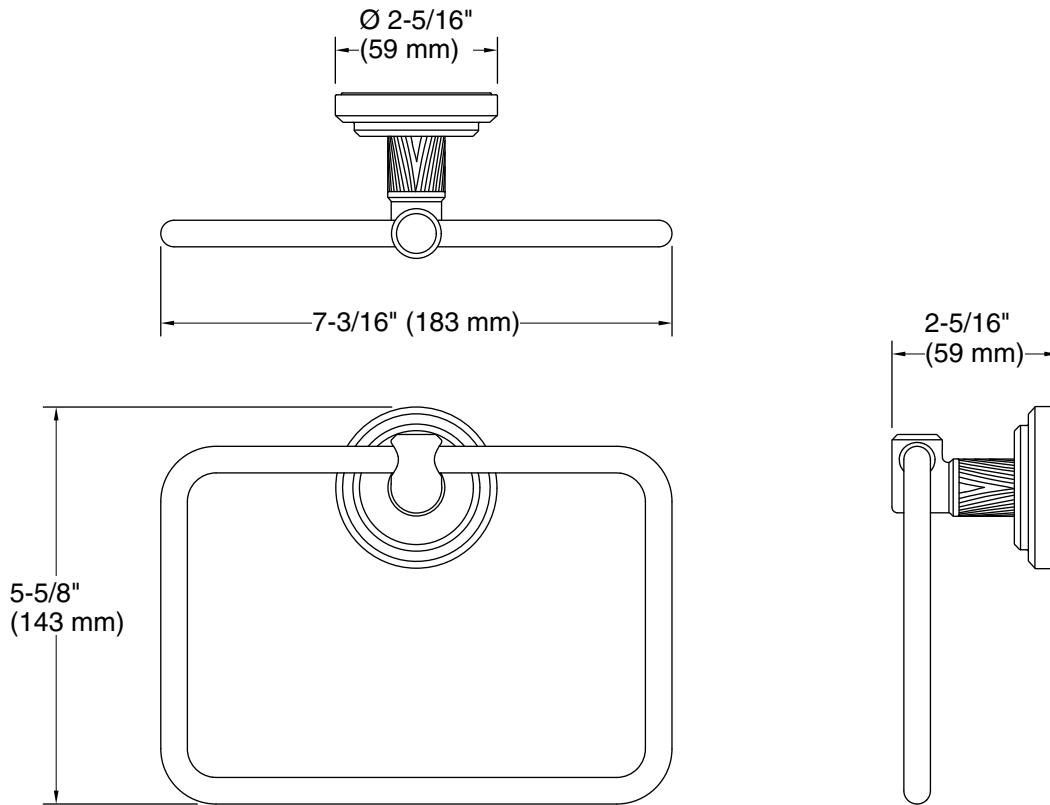

Towel ring
P25336-CPH

Technical Information

All product dimensions are nominal.

Material: Brass

1-888-4-KALLISTA (1-888-452-5547)

Kallista reserves the right to make revisions without notice to product specifications.