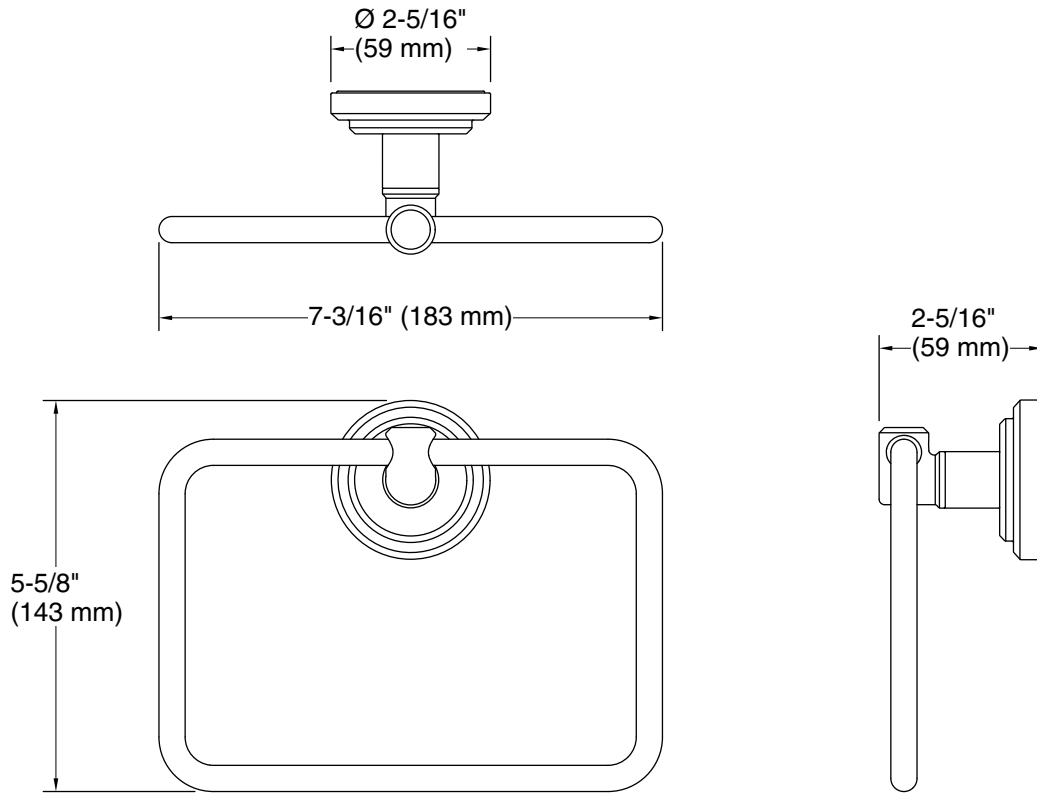

## Technical Information

All product dimensions are nominal.

Material: Brass