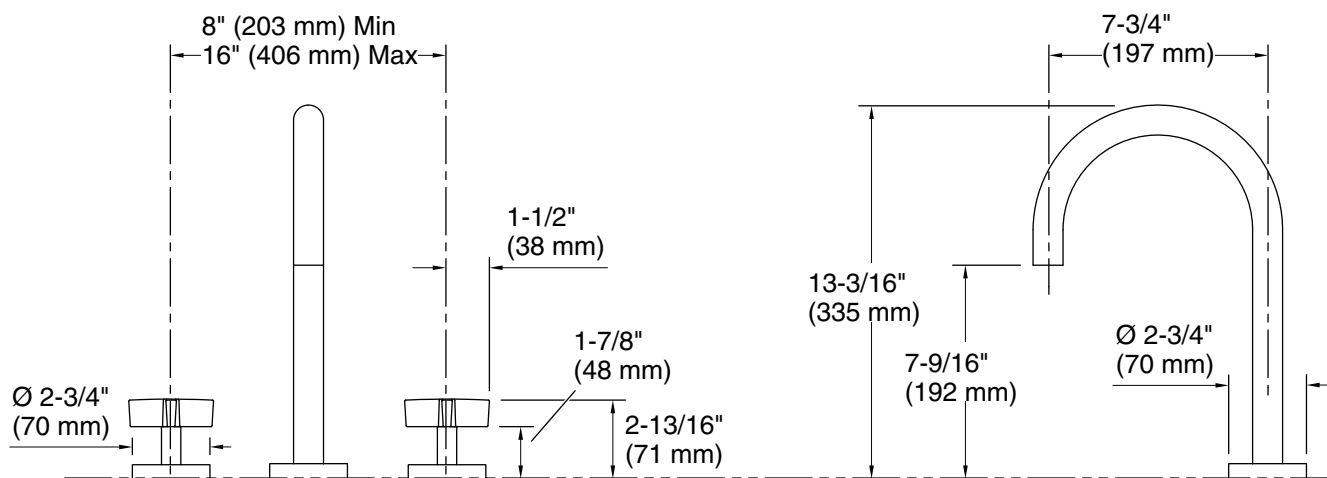

KALLISTA

One™ by KALLISTA
Deck-mount bath faucet, gooseneck spout/cross
handles
P25520-CR

Technical Information

All product dimensions are nominal.

Faucet flow rate: 8 gal/min (30.3 l/min)

Spout:

Spout reach: 7-3/4" (197 mm)

Notes

ADA, OBC, CSA B651 compliant when installed to the specific requirements of these regulations.