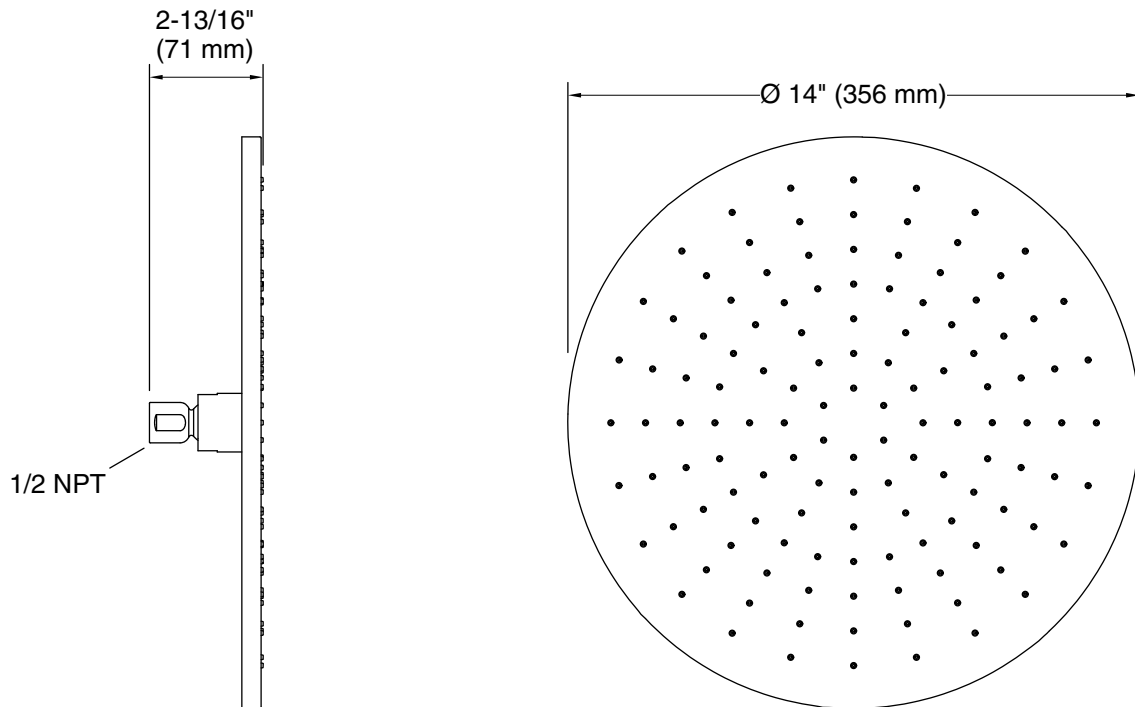

KALLISTA®

Foundations by KALLISTA
Air-induction oversized contemporary rain
showerhead
P26139-00

Technical Information

All product dimensions are nominal.

Shower/Rainhead rated max flow: 2.5 gal/min (9.5 l/min)