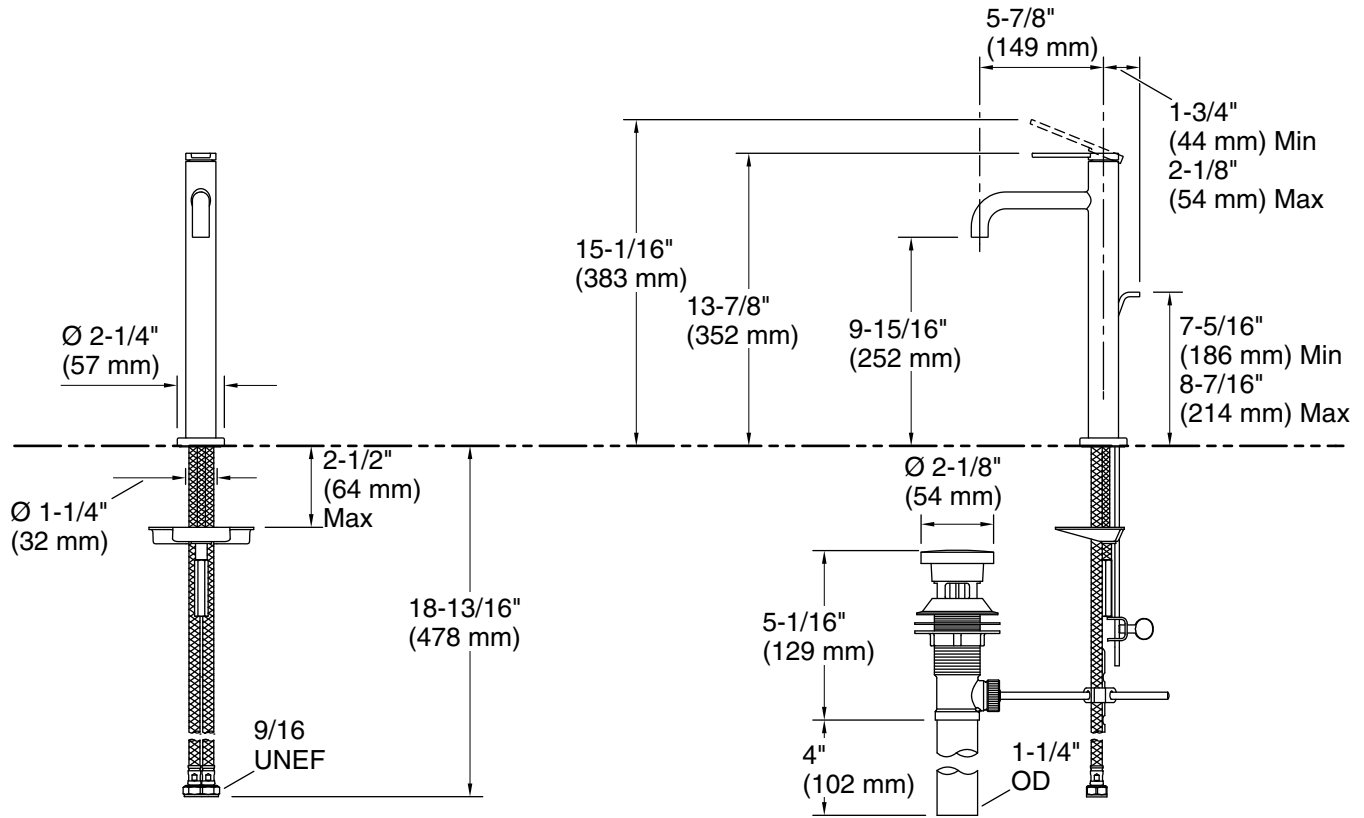

KALLISTA®

One™ by KALLISTA
Single-control sink faucet, extra tall spout
P26612-00

Features

- High-quality solid-brass construction for durability and reliability
- 9-15/16" (252 mm) spout height
- 5-7/8" (149 mm) spout reach
- Includes metal pop-up drain with 1-1/4" metal tailpiece
- Single-hole installation
- 1.2 gpm (4.5 lpm) maximum flow rate

KALLISTA

One™ by KALLISTA
Single-control sink faucet, extra tall spout
P26612-00

Technical Information

All product dimensions are nominal.

Faucet flow rate: 1.2 gal/min (4.5 l/min)

Drain included: Yes

Drain with overflow: Yes

Spout:

Spout reach: 5-7/8" (149 mm)

Notes

Install this product according to the installation instructions.

1-888-4-KALLISTA (1-888-452-5547)

Kallista reserves the right to make revisions without notice to product specifications.