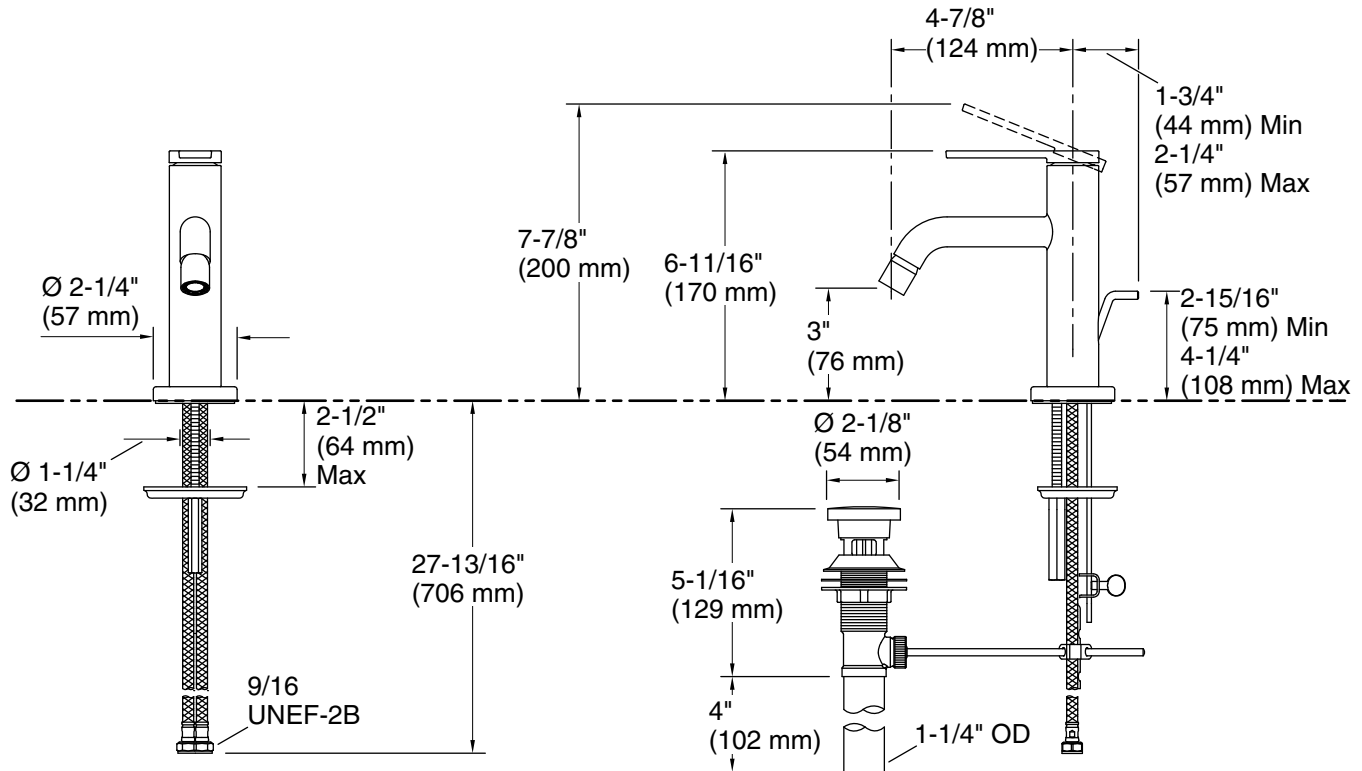

### Features

- High-quality solid metal construction for durability and reliability
- Swivel spray aerator
- Spout reach is 4-7/8" (124 mm)
- 6-11/16" (170 mm) faucet height
- 1.5 gpm (5.7 lpm) minimum flow rate at 20 psi (1.4 bar)
- Includes metal pop-up drain with 1-1/4" metal tailpiece
- Single-hole installation

## Technical Information

All product dimensions are nominal.

Faucet flow rate: 1.5 gal/min (5.7 l/min)

Drain included: Yes

Spout:

Spout reach: 4-7/8" (124 mm)

Handshower rated max flow: 1.5 gal/min (5.7 l/min)