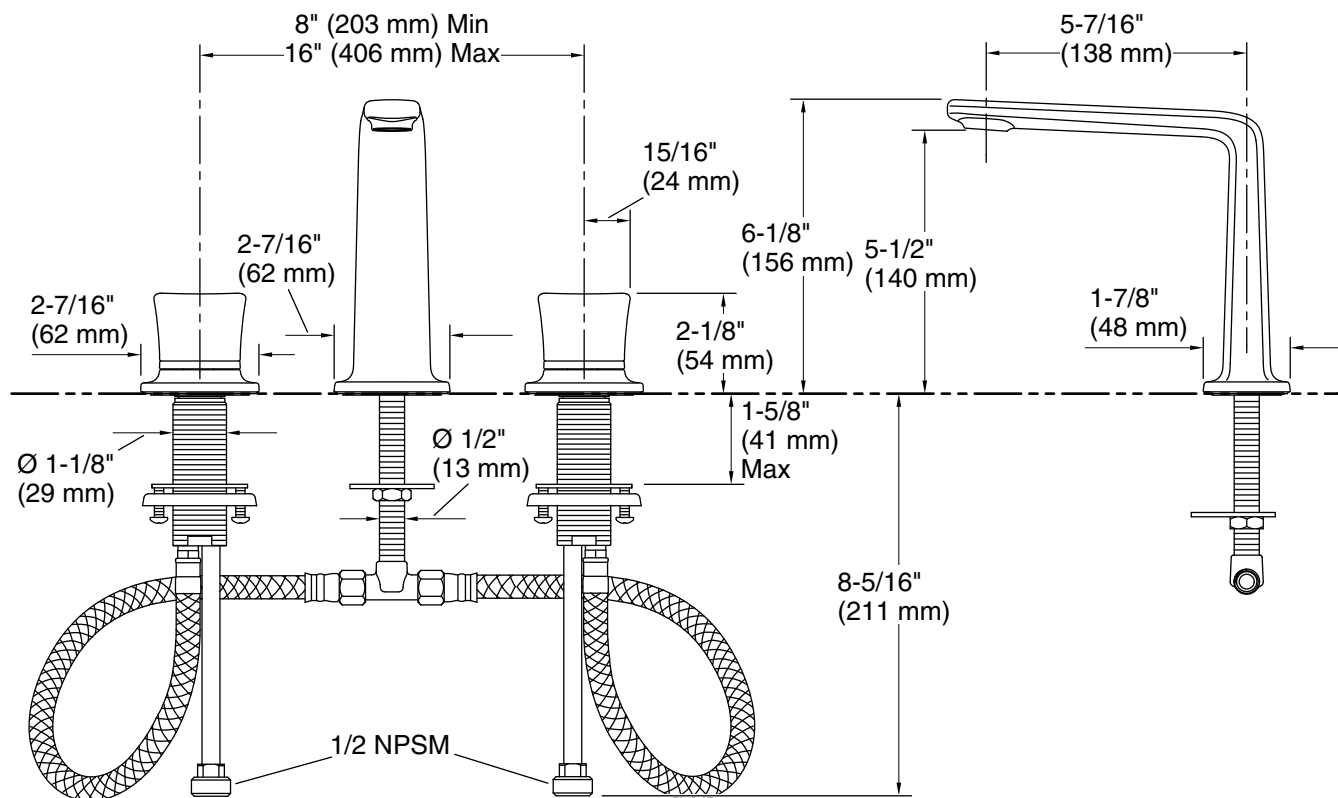

KALLISTA®

Per Se® Decorative by KALLISTA
Sink faucet, tall spout, Black Crystal knob handles
P29383-CB

Features

- High-quality solid metal construction for durability and reliability
- Widespread sink faucet for 8" – 16" (203 – 406 mm) centers
- Spout reach is 5-11/16" (144 mm)
- Laminar flow
- Includes soft-touch drain
- 1.2 gpm (4.5 lpm) maximum flow rate

KALLISTA

Per Se® Decorative by KALLISTA
Sink faucet, tall spout, Black Crystal knob handles
P29383-CB

Technical Information

All product dimensions are nominal.

Faucet flow rate: 1.2 gal/min (4.5 l/min)

Drain included: No

Drain with
overflow: No

Spout:

Spout reach: 5-7/16" (138 mm)

1-888-4-KALLISTA (1-888-452-5547)

Kallista reserves the right to make revisions without notice to product specifications.

For the most current Specification Sheet, go to www.kallista.com.