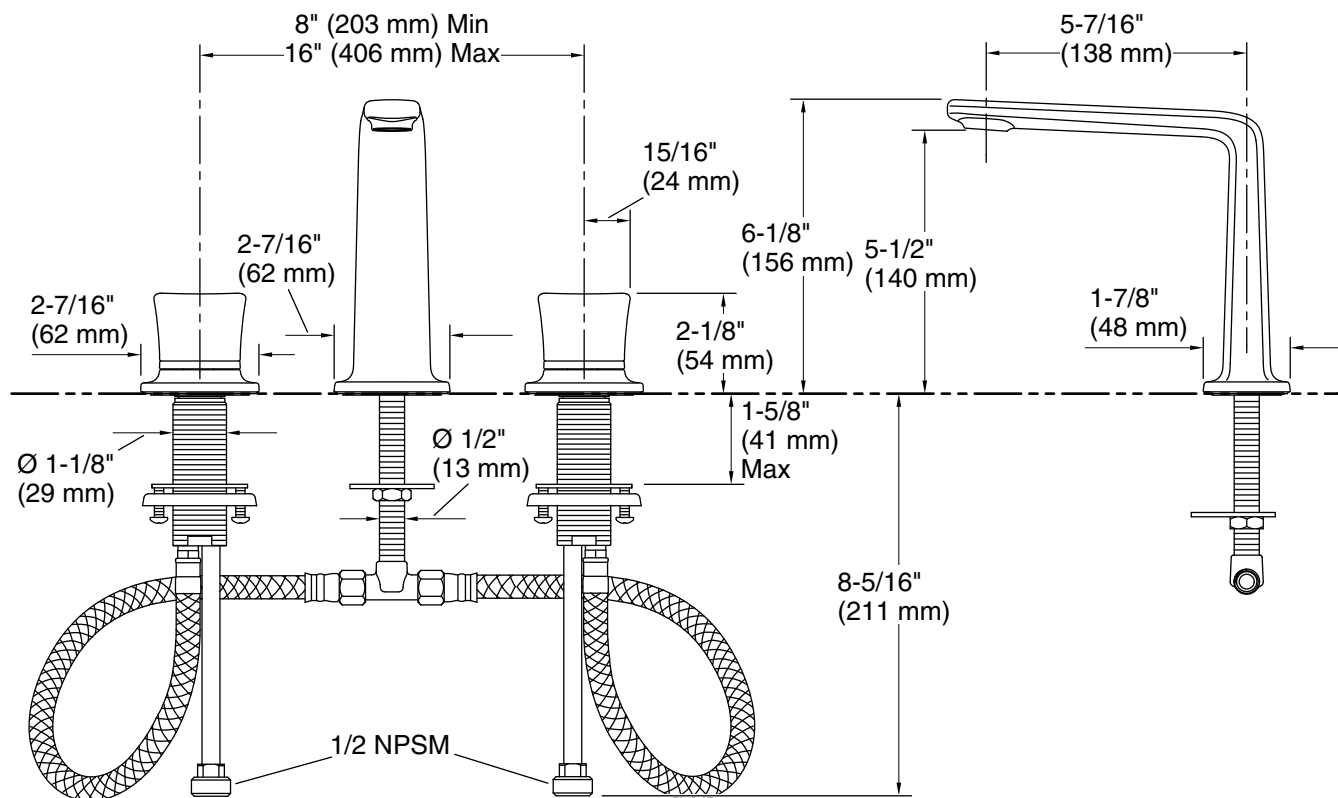

## Features

- Hand-cut French crystal knobs by Saint-Louis
- High-quality solid metal construction for durability and reliability
- Widespread sink faucet for 8" – 16" (203 – 406 mm) centers
- Spout reach is 5-11/16" (144 mm)
- Laminar flow
- Includes soft-touch drain
- 1.2 gpm (4.5 lpm) maximum flow rate

## Technical Information

All product dimensions are nominal.

Faucet flow rate: 1.2 gal/min (4.5 l/min)

Drain included: No

Drain with  
overflow: No

Spout:

Spout reach: 5-7/16" (138 mm)

1-888-4-KALLISTA (1-888-452-5547)