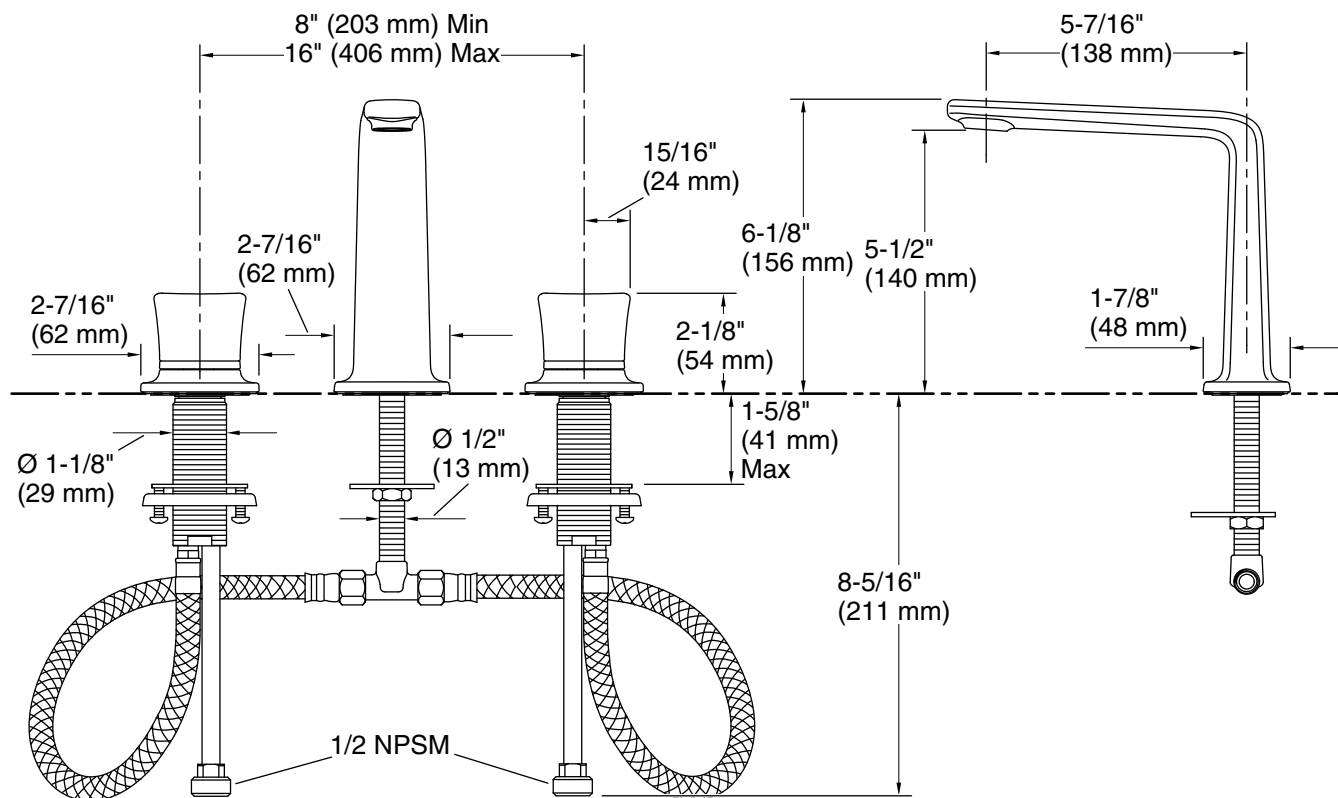

KALLISTA®

Per Se® Decorative by KALLISTA Sink faucet, tall spout, Gold Flake Crystal handles P29383-GF

Features

- High-quality solid metal construction for durability and reliability
- Widespread sink faucet for 8" – 16" (203 – 406 mm) centers
- Spout reach is 5-11/16" (144 mm)
- Laminar flow
- Includes soft-touch drain
- 1.2 gpm (4.5 lpm) maximum flow rate

Technical Information

All product dimensions are nominal.

Faucet flow rate: 1.2 gal/min (4.5 l/min)

Drain included: Yes

Drain with overflow: No

Spout:

Spout reach: 5-7/16" (138 mm)

1-888-4-KALLISTA (1-888-452-5547)