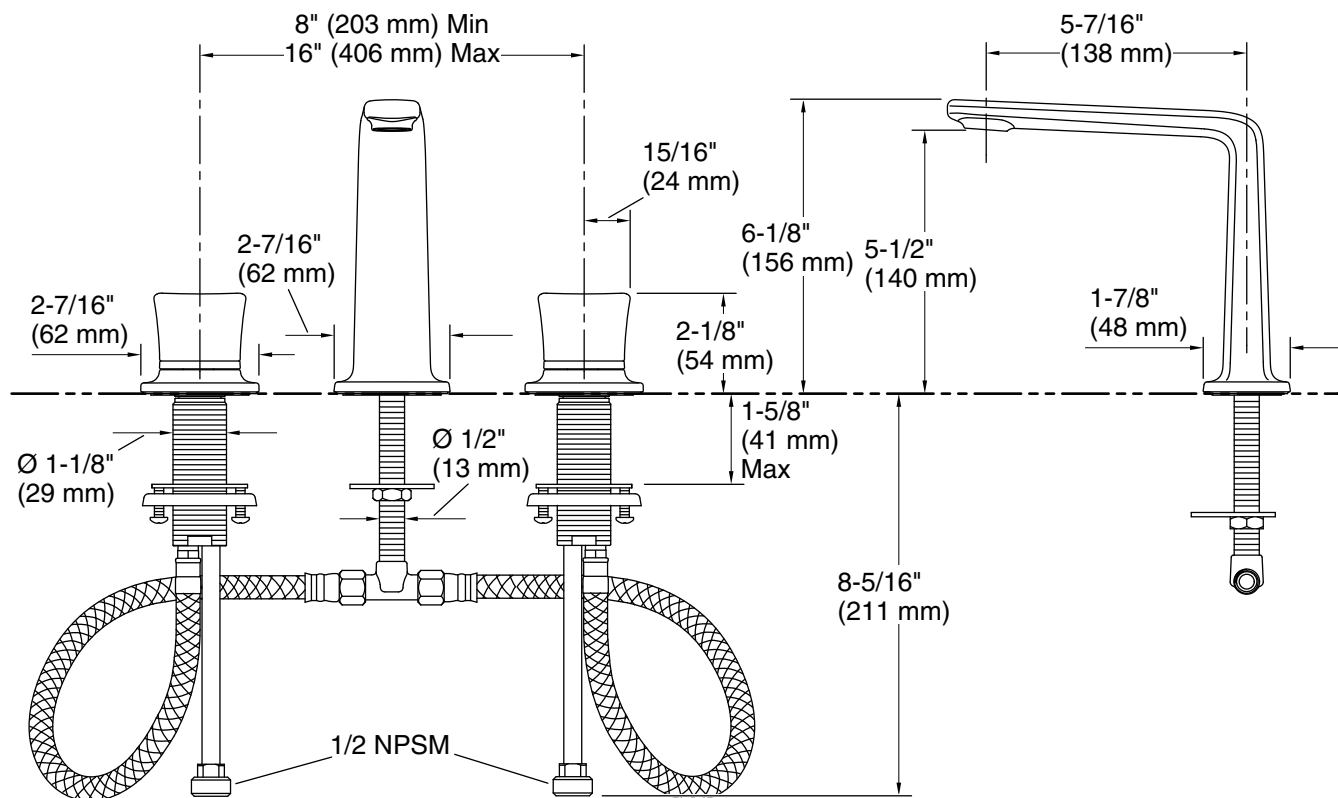

KALLISTA®

Per Se® Decorative by KALLISTA Sink faucet, tall spout, Gold Flake Crystal handles P29383-GF

Features

- High-quality solid metal construction for durability and reliability
- Widespread sink faucet for 8" – 16" (203 – 406 mm) centers
- Spout reach is 5-11/16" (144 mm)
- Laminar flow
- Includes soft-touch drain
- 1.2 gpm (4.5 lpm) maximum flow rate

Technical Information

All product dimensions are nominal.

Faucet flow rate: 1.2 gal/min (4.5 l/min)

Drain included: Yes

Spout:

Spout reach: 5-7/16" (138 mm)

1-888-4-KALLISTA (1-888-452-5547)

Kallista reserves the right to make revisions without notice to product specifications.