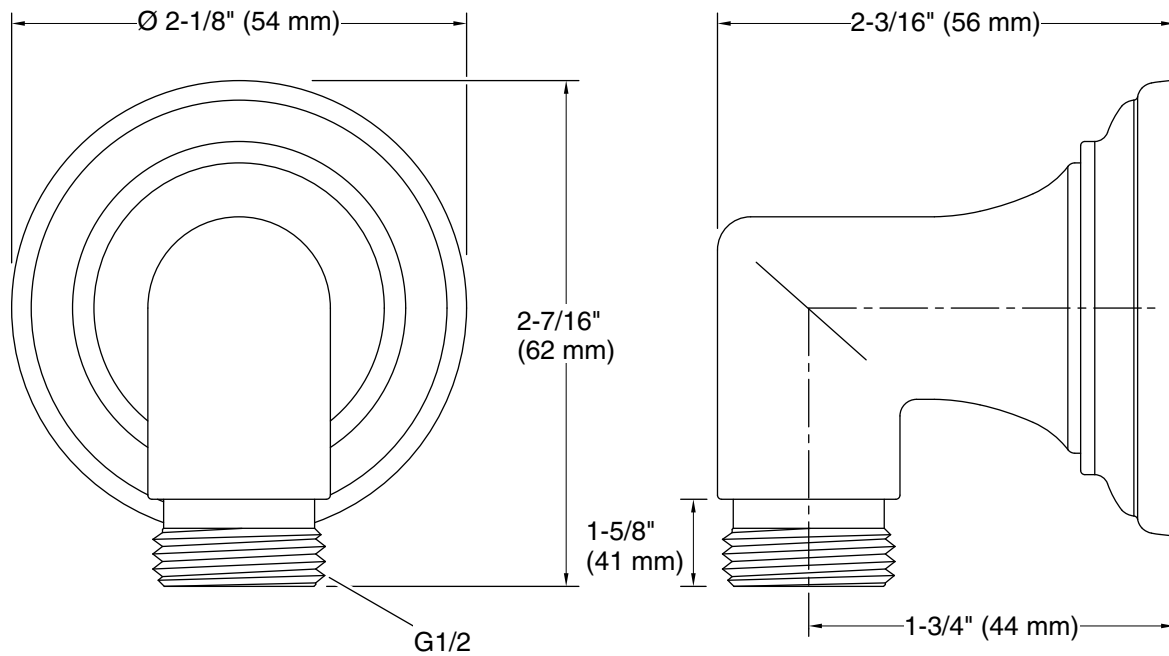

Features

- High-quality solid-brass construction for durability and reliability
- Supplies water to handshower (handshower bracket sold separately)
- Wall-mount installation

Recommended Products/Accessories

- P24761-00 Handshower with Hose
- P34700-00 Towel Bar, 24"
- P24722-LV Thermostatic Trim, Lever Handle
- P24712-00 Air-Induction Showerhead with Arm

Codes/Standards

None Applicable

KALLISTA® Five-Year Limited Warranty

Technical Information

All product dimensions are nominal.

Notes

Install this product according to the installation instructions.