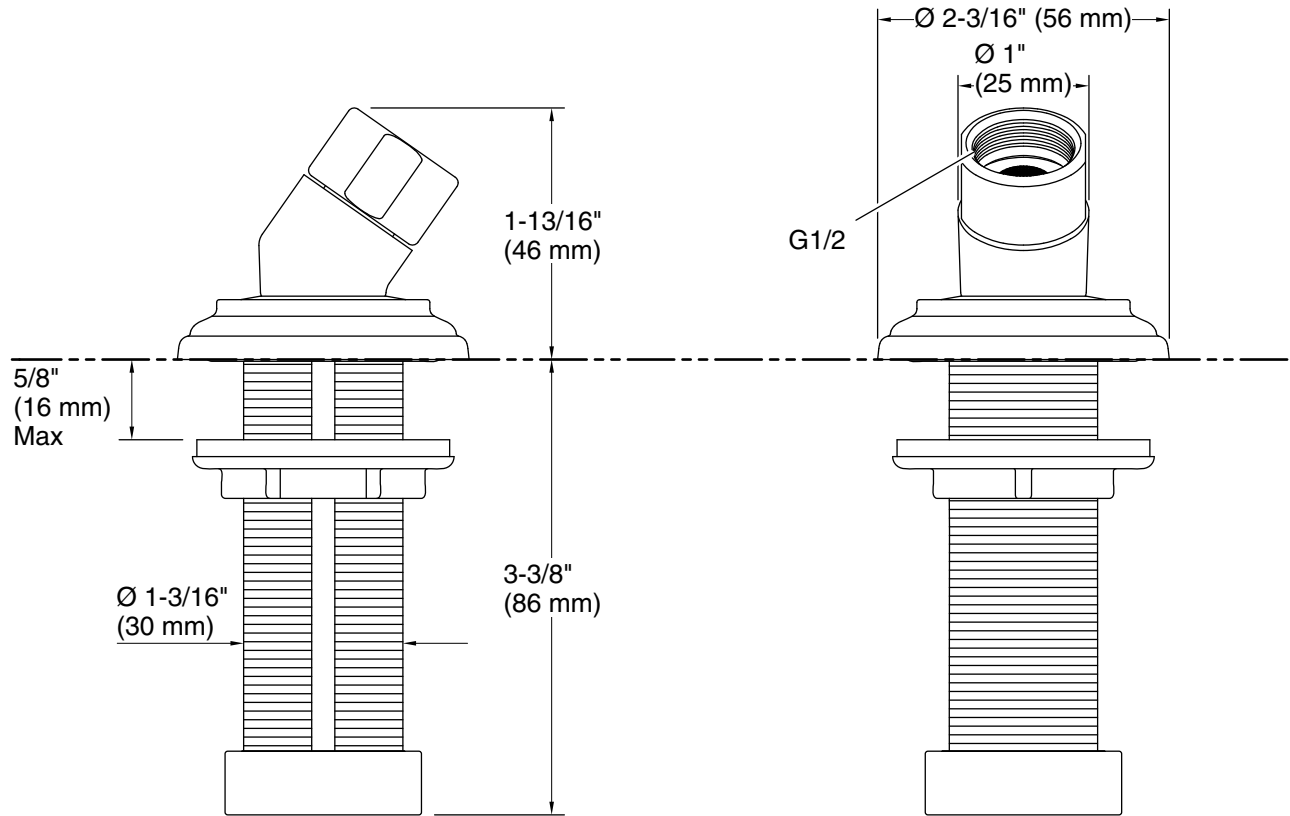

Features

- High-quality solid metal construction for durability and reliability
- Required for mounting deck-mount handshower

Recommended Products/Accessories

- P24843-00 Wand Dual-Function Handshower with Hose
- P24761-00 Handshower with Hose
- P21247-LV Deck-Mount Bath Faucet, Lever Handles
- P50047-00 Small Rectangular Bathtub

Technical Information
All product dimensions are nominal.

Notes
Install this product according to the installation instructions.