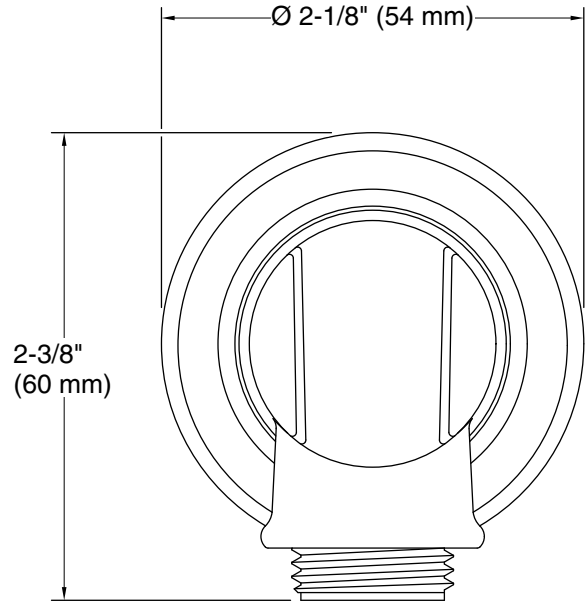

Features

- High-quality solid-brass construction for durability and reliability
- Integrated supply and holder
- Provides a cleaner, component reduced shower space

Recommended Products/Accessories

- P21425-MB Traditional handshower with hose
- P22076-00 Body Spray
- P21512-G Air-Induction ECO Small Contemporary Rain Showerhead
- P21511-00 Air-Induction Large Traditional Rain Showerhead

Technical Information

All product dimensions are nominal.

Notes

Install this product according to the installation instructions.