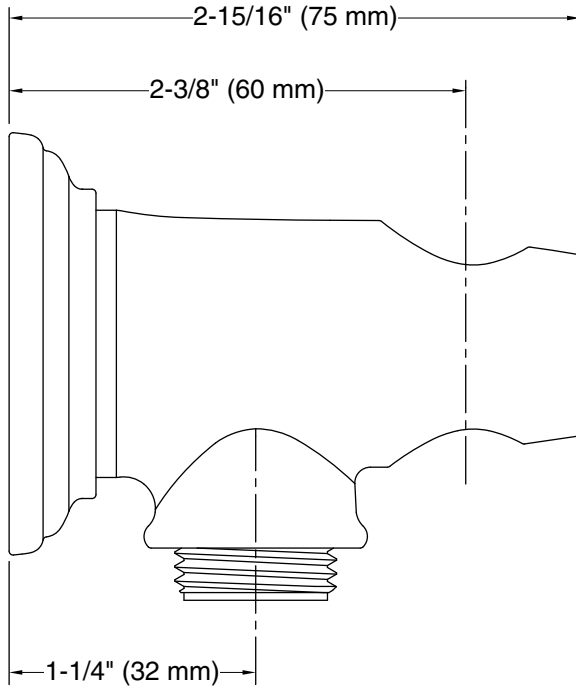

Features

- High-quality solid-brass construction for durability and reliability
- Integrated supply and holder
- Provides a cleaner, component reduced shower space

Recommended Products/Accessories

- P21425-MB Traditional handshower with hose
- P22076-00 Body Spray
- P21512-G Air-Induction ECO Small Contemporary Rain Showerhead
- P21511-00 Air-Induction Large Traditional Rain Showerhead

Technical Information

All product dimensions are nominal.

Notes

Install this product according to the installation instructions.