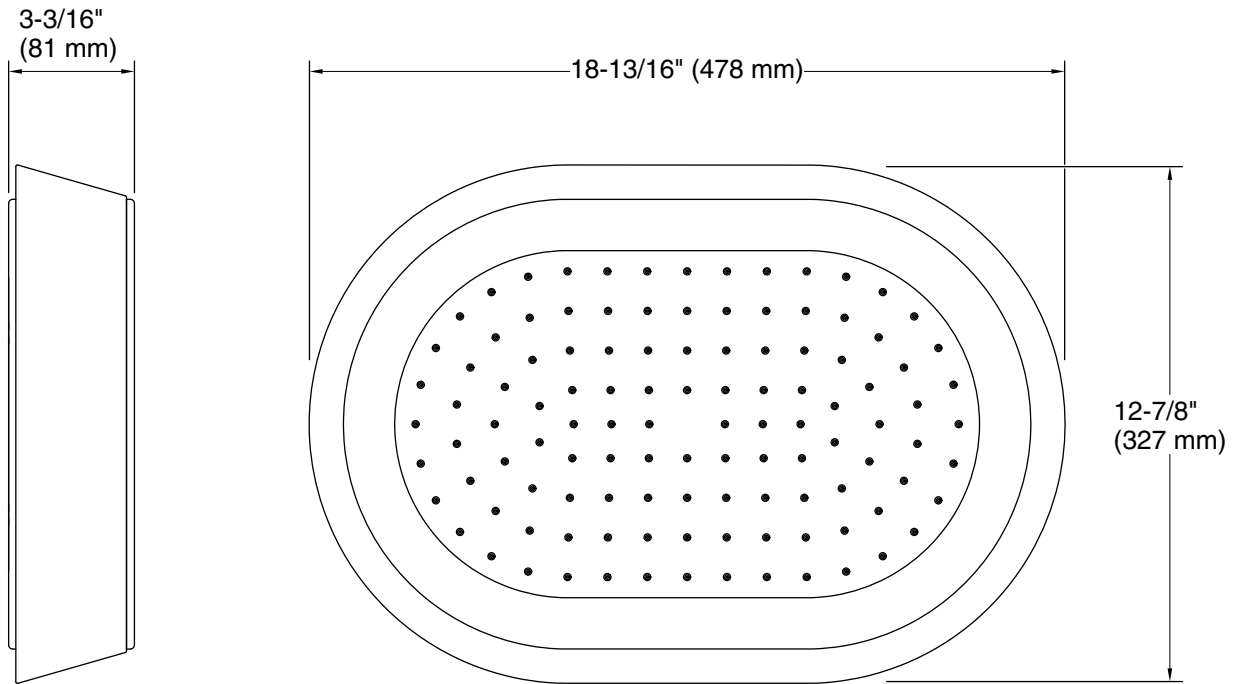

KALLISTA®

Foundations Rain Showerhead, Black Argile™ band P30530-KHB

Features

- High-quality solid-brass construction for durability and reliability
- Optional Halo mount and Chandelier mount (sold separately)
- Must be mounted onto solid wood
- Maximum flow rate of 2.5 gpm (9.5 lpm)
- Single-function spray
- 16" oval
- Unlacquered Brass (ULB) available in North America and the United Kingdom only

Technical Information

All product dimensions are nominal.

Shower/Rainhead rated max flow: 2.5 gal/min (9.5 l/min)

Notes

Install this product according to the installation guide.