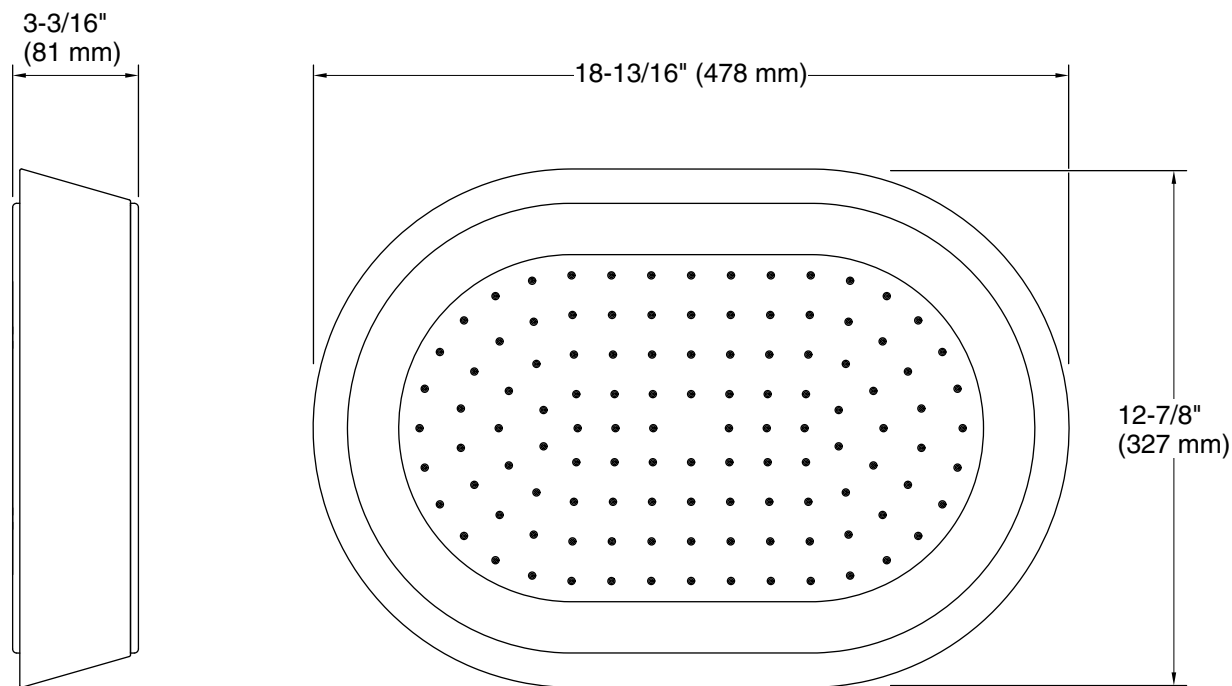

KALLISTA®

Foundations by KALLISTA Rain Showerhead, White Argile™ band P30530-KHW

Features

- High-quality solid-brass construction for durability and reliability
- Optional Halo mount and Chandelier mount (sold separately)
- Must be mounted onto solid wood
- Maximum flow rate of 2.5 gpm (9.5 lpm)
- Single-function spray
- 16" oval
- Unlacquered Brass (ULB) available in North America and the United Kingdom only

Technical Information

All product dimensions are nominal.

Shower/Rainhead rated max flow: 2.5 gal/min (9.5 l/min)

Notes

Install this product according to the installation guide.