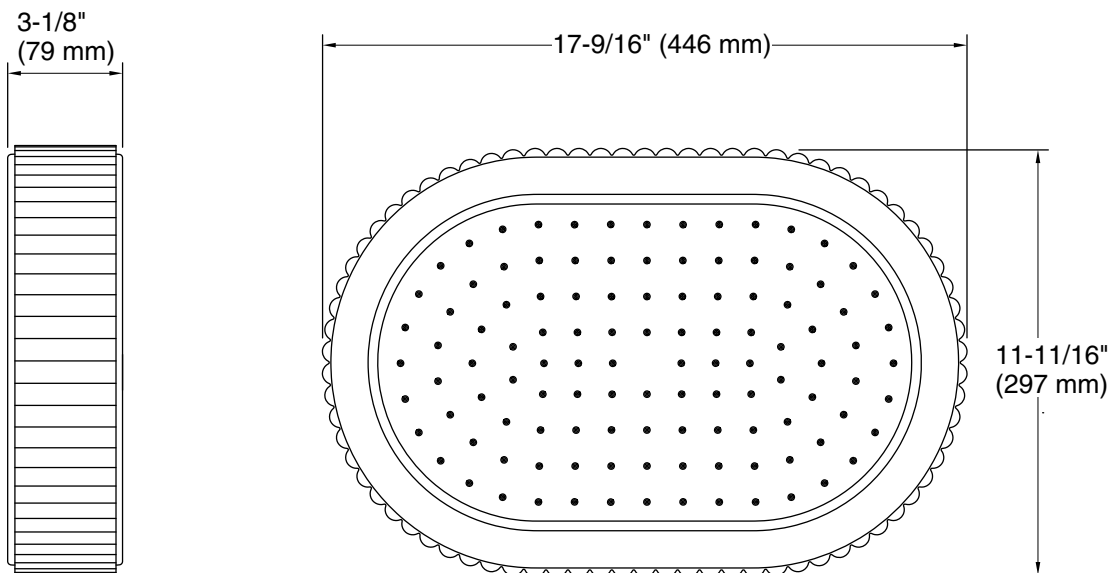

## Technical Information

All product dimensions are nominal.

Shower/Rainhead rated max flow: 2.5 gal/min (9.5 l/min)