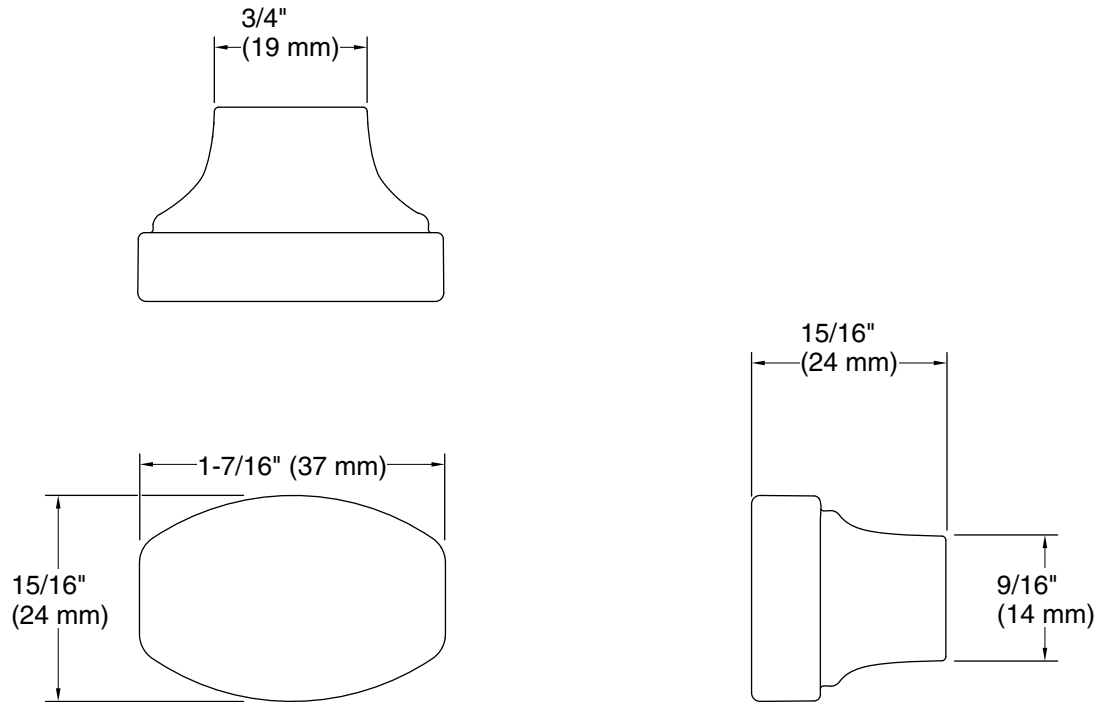

Features

- A selection of products within this collection is in stock and ready to ship. Please visit kallista.com/resources#ReadyToShip for the complete list of Ready-to-Ship products and finishes
- High-quality solid metal construction for durability and reliability
- Includes mounting hardware
- 1-7/16" (37 mm) width
- 15/16" (24 mm) height
- For use in bathroom or kitchen settings

Technical Information

All product dimensions are nominal.

Material: Brass