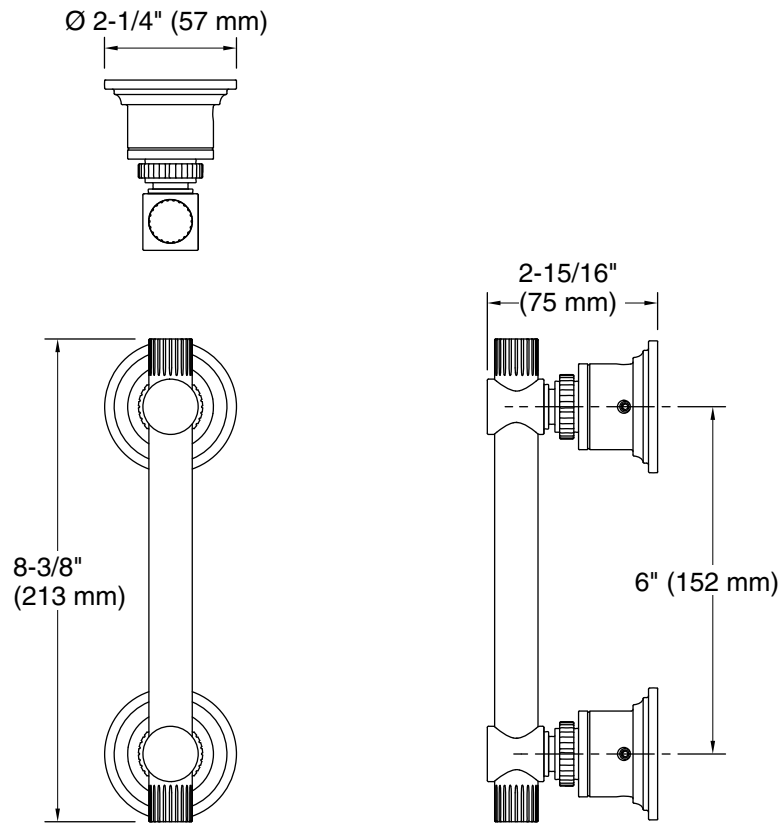

KALLISTA®

Central Park West® by Robert A.M. Stern Architects

Shower Door Handle Pull, 6" P31487-PL

Features

- High-quality solid-brass construction for durability and reliability
- Purchase shower door components separately (shower door handle escutcheon P31487-00, shower door handle pull P31487-PL, and shower door handle towel bar P31487-TT) to create 1 of 5 different shower door handle configurations
- For use with 1/2" (13 mm) or 3/8" (10 mm) thick glass
- Unlacquered Brass (ULB) available in North America and the United Kingdom only

Installation

- Includes hex wrench for installation

Recommended Products/Accessories

- P21386-00 Showerhead with Arm
- P24843-00 Wand Dual-Function Handshower with Hose
- P22076-H Body Spray

Codes/Standards

KALLISTA

Central Park West[®] by Robert A.M. Stern
Architects

Shower Door Handle Pull, 6"
P31487-PL

Technical Information

All product dimensions are nominal.

Material: Brass

1-888-4-KALLISTA (1-888-452-5547)