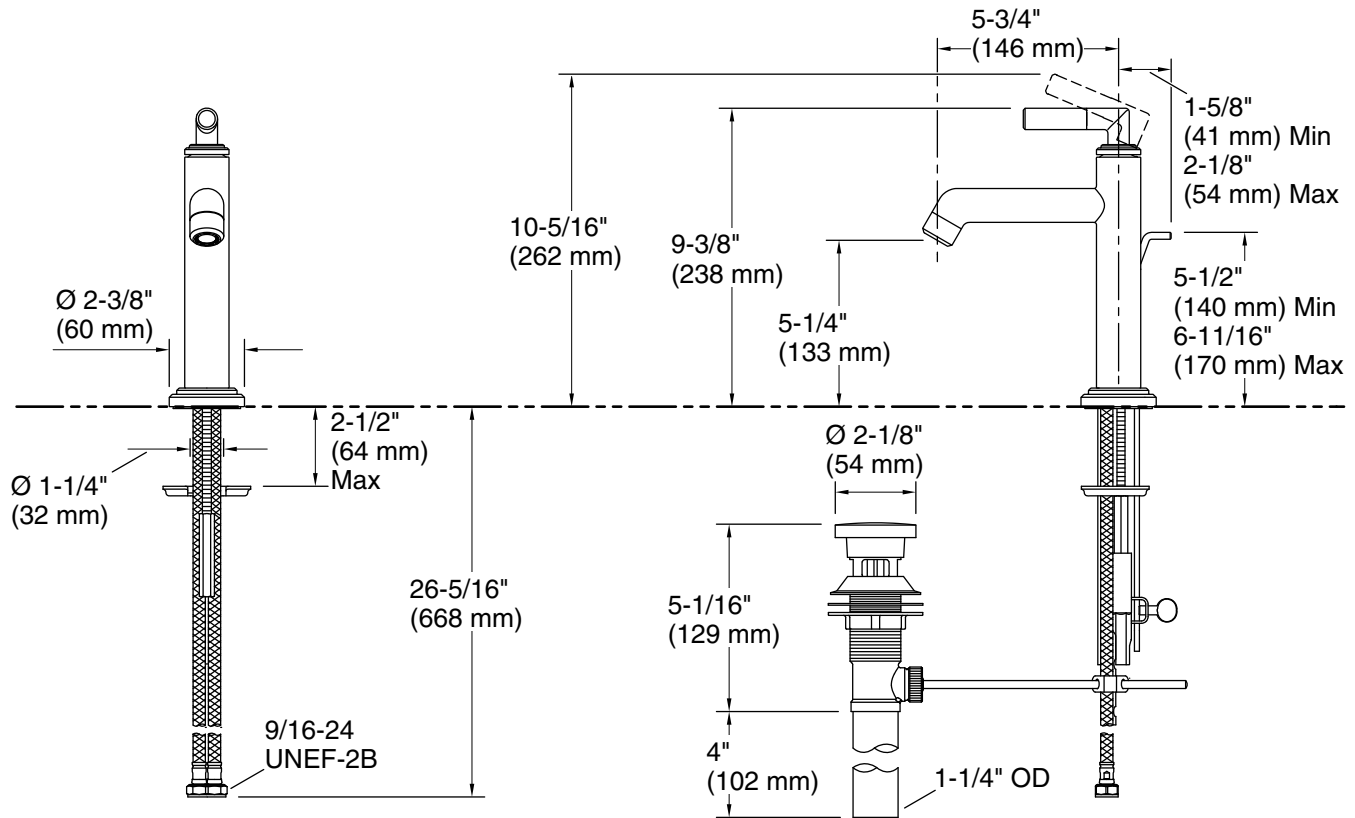

KALLISTA®

Pure Paletta® by Laura Kirar Single-control sink faucet P31590-00

Features

- A selection of products within this collection is in stock and ready to ship. Please visit kallista.com/readytoship for the complete list of Ready-to-Ship products and finishes
- High-quality solid-brass construction for durability and reliability
- Spout reach is 5-3/4" (146 mm)
- 9-3/8" (238 mm) faucet height
- Includes metal pop-up drain with 1-1/4" metal tailpiece
- Single-hole installation
- 1.2 gpm (4.5 lpm) maximum flow rate

Technical Information

All product dimensions are nominal.

Faucet flow rate: 1.2 gal/min (4.5 l/min)

Drain included: Yes

Drain with overflow: Yes

Spout:

Spout reach: 5-3/4" (146 mm)

Notes