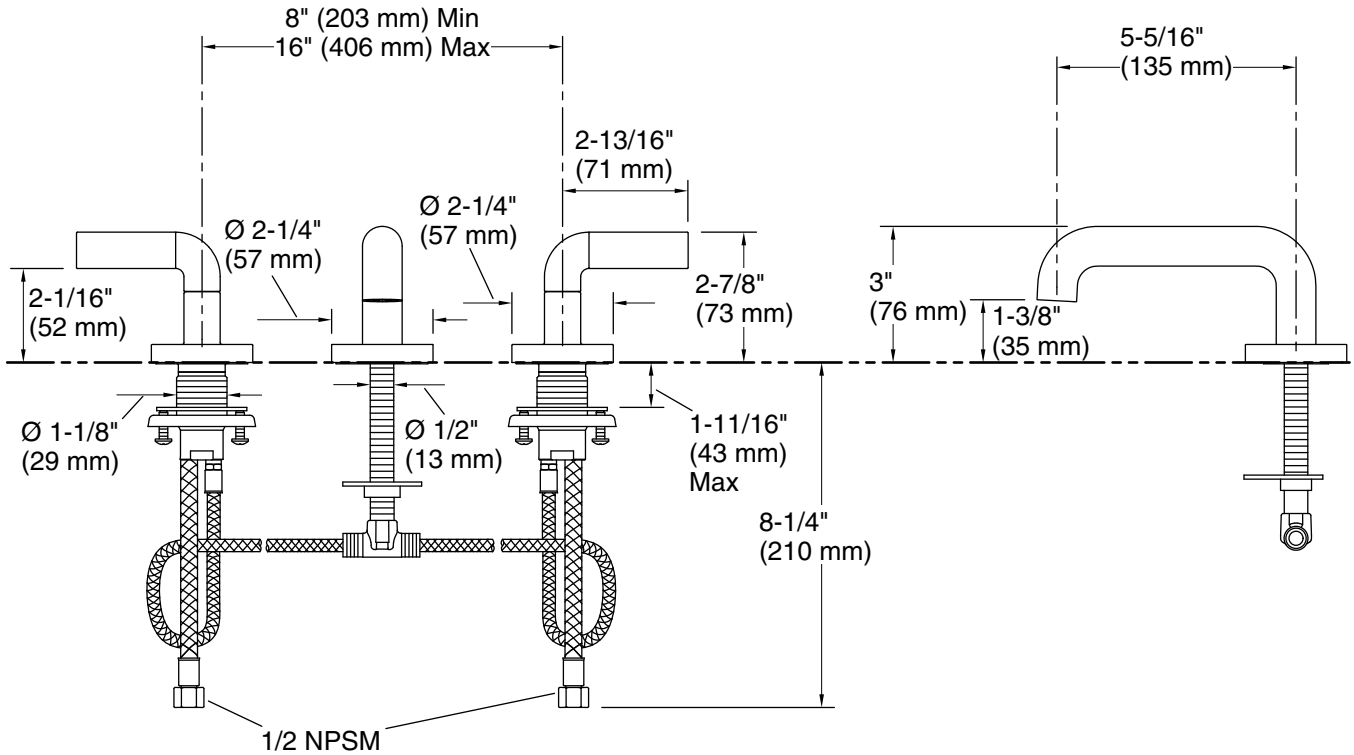

KALLISTA

One™ by KALLISTA
Sink faucet, low spout, P.E. Guerin decorative
handles
P32356-ULB

Technical Information

All product dimensions are nominal.

Faucet flow rate: 1.2 gal/min (4.5 l/min)

Drain included: No
Drain with overflow: Yes

Spout:
Spout reach: 5-5/16" (135 mm)

Notes

Install this product according to the installation instructions.

ADA, OBC, CSA B651 compliant when installed to the specific requirements of these regulations.

1-888-4-KALLISTA (1-888-452-5547)

Kallista reserves the right to make revisions without notice to product specifications.

For the most current Specification Sheet, go to www.kallista.com.

2-15-2025 21:58 - US/CA