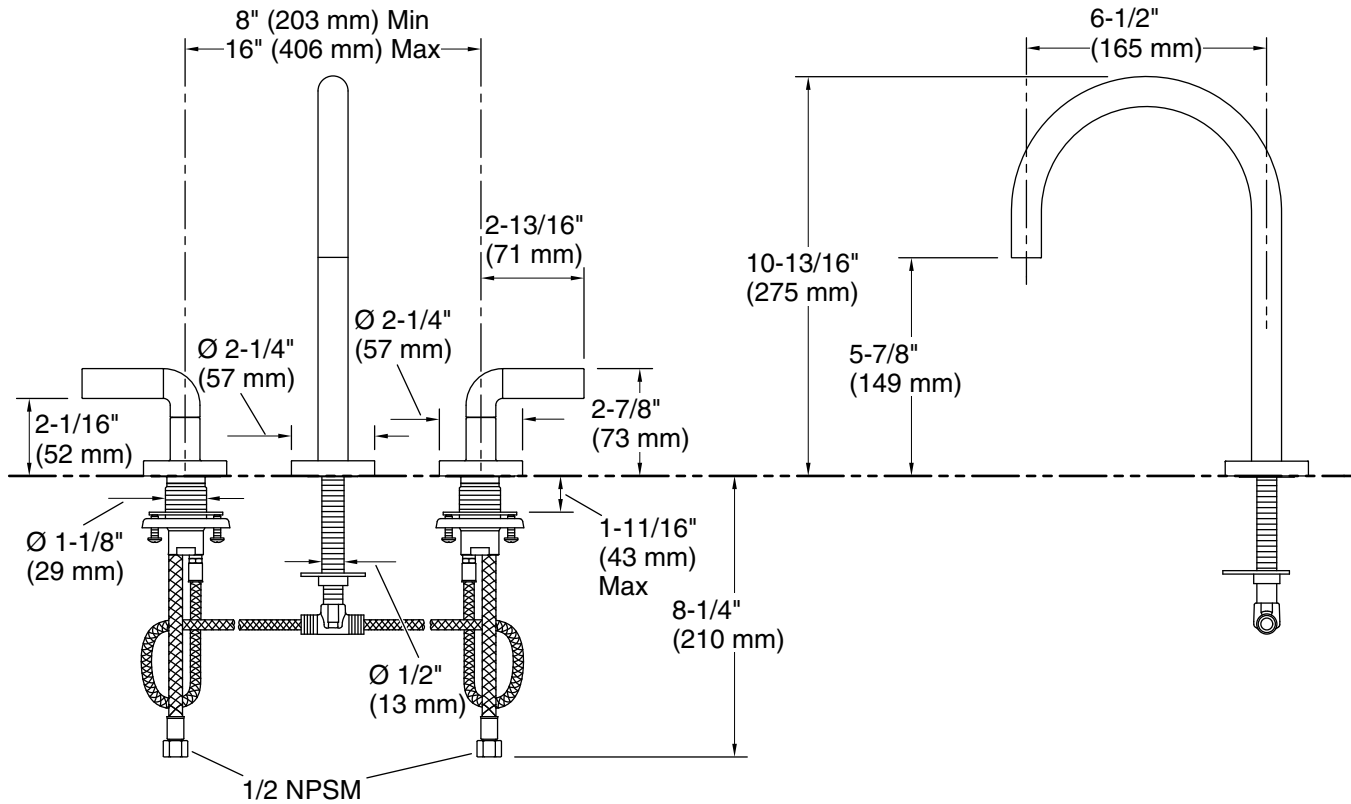

## Technical Information

All product dimensions are nominal.

Faucet flow rate: 1.2 gal/min (4.5 l/min)

Drain included: Yes

Drain with overflow: Yes

## Spout:

Spout reach: 6-1/2" (165 mm)