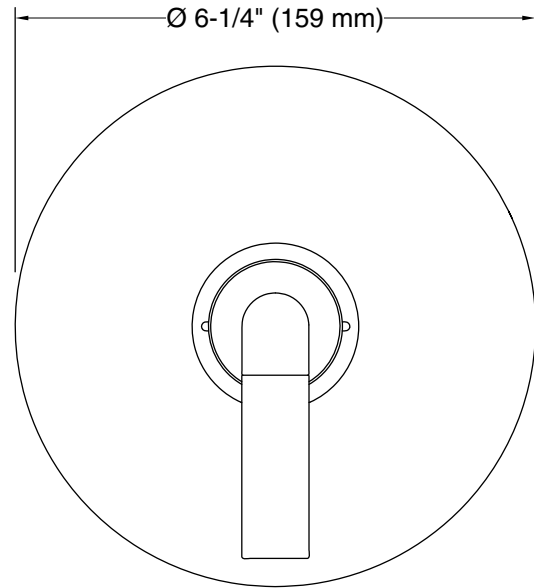

# KALLISTA®

One™ by KALLISTA  
Single control trim, P.E. Guerin handle  
P32361-AD