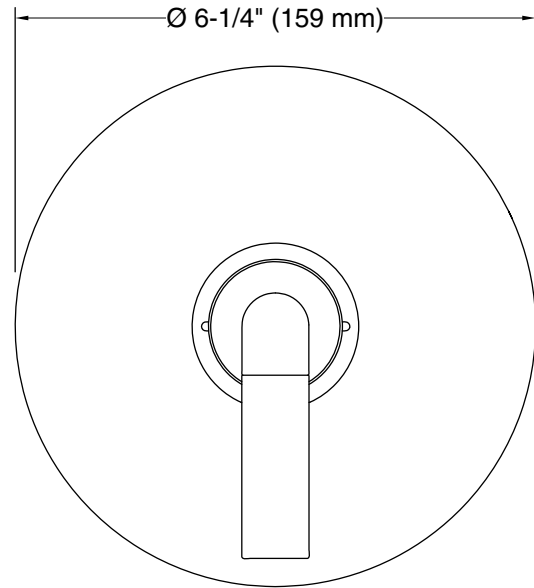

For the most current Specification Sheet, go to www.kallista.com.

2-15-2025 21:57 - US/CA

KALLISTA®

One™ by KALLISTA
Single control trim, P.E. Guerin handle
P32361-ULB

Technical Information

All product dimensions are nominal.