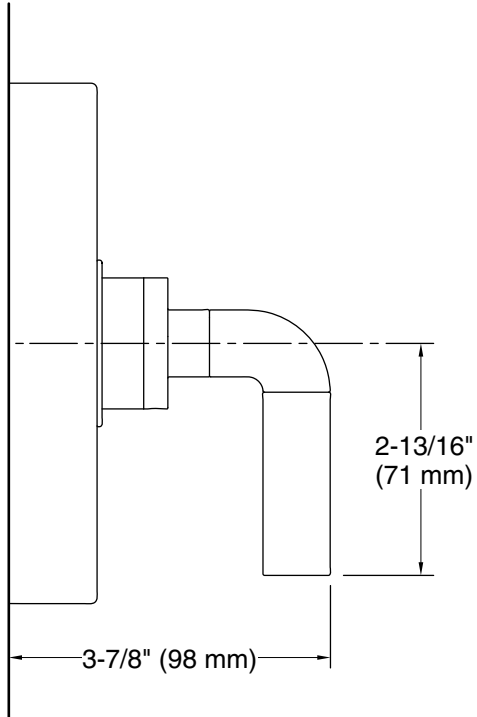

See website for detailed warranty information.

Available Colors/Finishes

Color tiles intended for reference only.

Color Code Description

■ SN Polished Nickel

1-888-4-KALLISTA (1-888-452-5547)

Kallista reserves the right to make revisions without notice to product specifications.

For the most current Specification Sheet, go to www.kallista.com.

2-15-2025 21:57 - US/CA

KALLISTA®

One™ by KALLISTA
Single control trim, P.E. Guerin handle
P32361-ULB

Technical Information

All product dimensions are nominal.