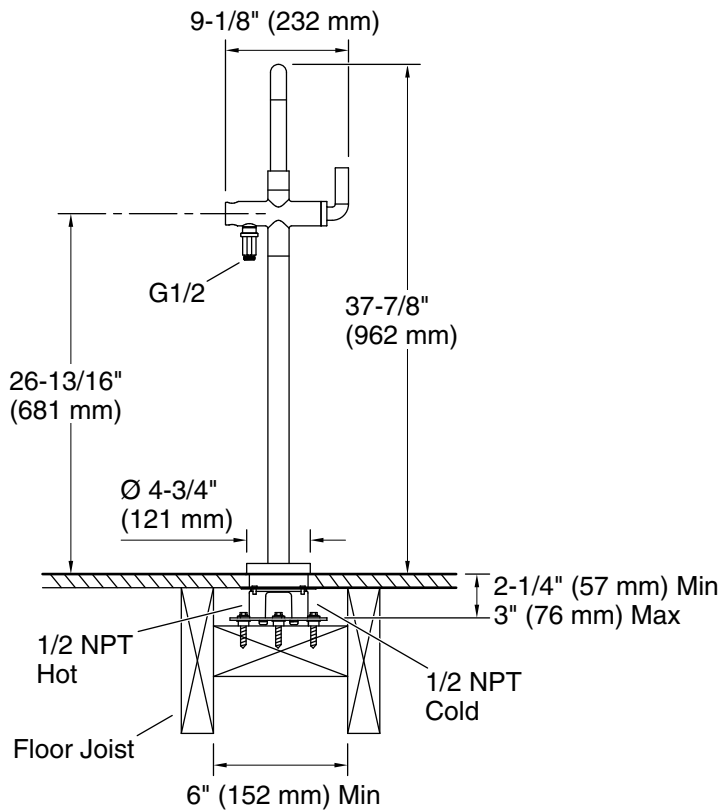

KALLISTA®

One™ by KALLISTA Freestanding Bath Faucet, P.E. Guerin handles, Less Handshower P32364-AD

Features

- High-quality solid-brass construction for durability and reliability
- Floor-mount, single hole installation
- Required mounting block sold separately (P20511-00-NA)
- Required handshower sold separately
- Spout reach is 11-7/8" (302 mm)
- Includes integral valve
- Includes hardware kit and escutcheon

Technical Information

All product dimensions are nominal.

Faucet flow rate: 8 gal/min (30.3 l/min)

Spout:

Spout reach: 12-5/16" (312 mm)

Handle clearance: 1-1/2" (37 mm)

Notes

Install this product according to the installation instructions.