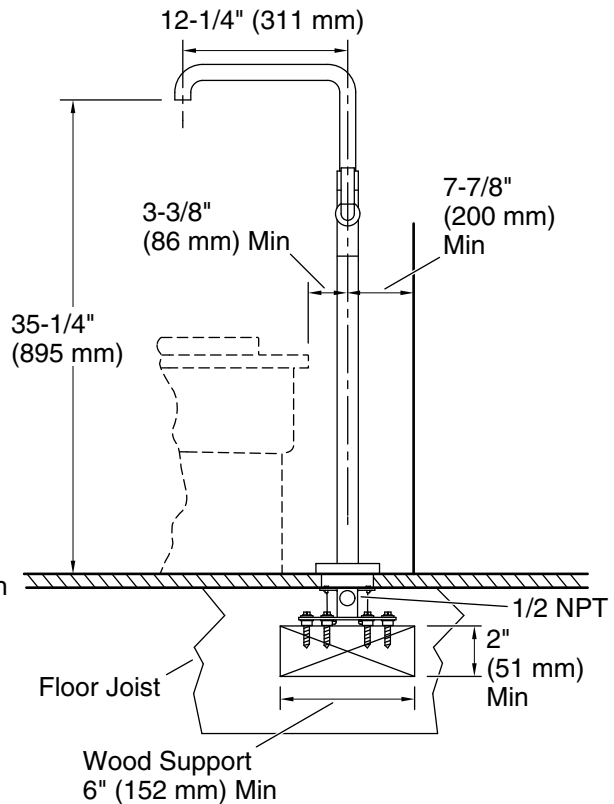

## Features

- High-quality solid-brass construction for durability and reliability
- Floor-mount, single hole installation
- Required mounting block sold separately (P20511-00-NA)
- Required handshower sold separately
- Spout reach is 11-7/8" (302 mm)
- Includes integral valve
- Includes hardware kit and escutcheon

## Technical Information

All product dimensions are nominal.

Faucet flow rate: 8 gal/min (30.3 l/min)

Drain included: No

Spout:

Spout reach: 12-5/16" (312 mm)

Handle clearance: 1-1/2" (37 mm)