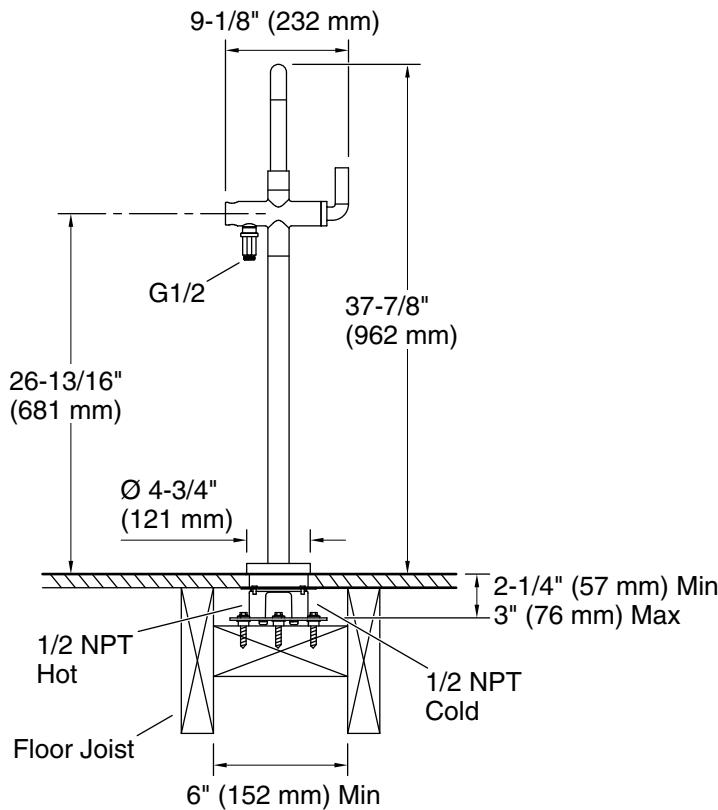

## Features

- High-quality solid-brass construction for durability and reliability
- Floor-mount, single hole installation
- Required mounting block sold separately (P20511-00-NA)
- Required handshower sold separately
- Spout reach is 11-7/8" (302 mm)
- Includes integral valve
- Includes hardware kit and escutcheon

## Technical Information

All product dimensions are nominal.

Faucet flow rate: 8 gal/min (30.3 l/min)

Drain included: No

Spout:

Spout reach: 12-5/16" (312 mm)

Handle clearance: 1-1/2" (37 mm)