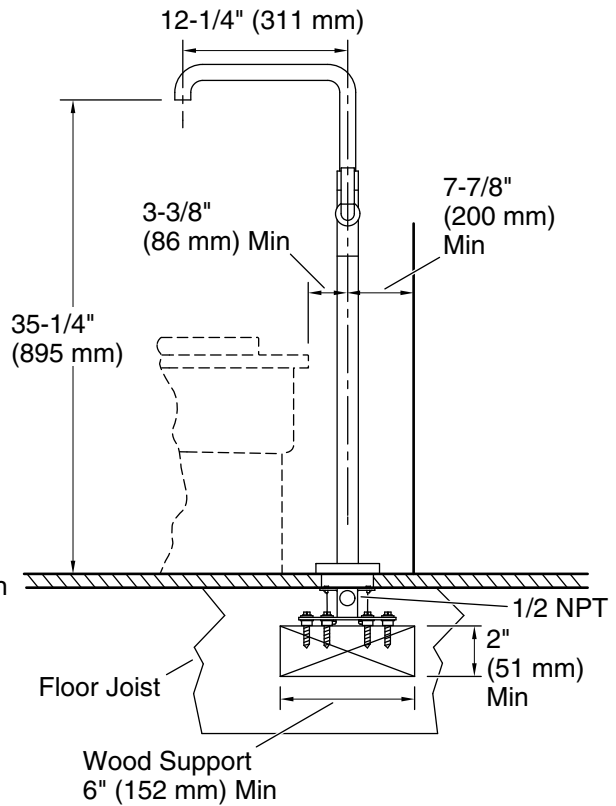

KALLISTA®

One™ by KALLISTA Freestanding Bath Faucet, P.E. Guerin handles, Less Handshower P32364-AD

Features

- High-quality solid-brass construction for durability and reliability
- Floor-mount, single hole installation
- Required mounting block sold separately (P20511-00-NA)
- Required handshower sold separately
- Spout reach is 11-7/8" (302 mm)
- Includes integral valve
- Includes hardware kit and escutcheon

Technical Information

All product dimensions are nominal.

Faucet flow rate: 8 gal/min (30.3 l/min)

Spout:

Spout reach: 12-5/16" (312 mm)

Handle clearance: 1-1/2" (37 mm)

Notes

Install this product according to the installation instructions.