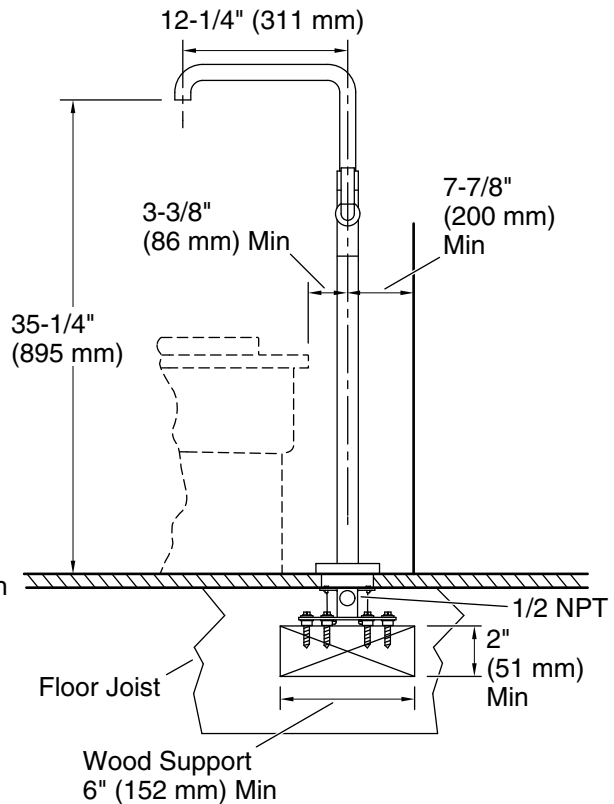

KALLISTA

One™ by KALLISTA
Freestanding Bath Faucet, P.E. Guerin handles,
Less Handshower
P32364-ULB

Technical Information

All product dimensions are nominal.

Faucet flow rate: 8 gal/min (30.3 l/min)

Drain included: No

Spout:

Spout reach: 12-5/16" (312 mm)

Handle clearance: 1-1/2" (37 mm)

Notes

Install this product according to the installation instructions.

1-888-4-KALLISTA (1-888-452-5547)

Kallista reserves the right to make revisions without notice to product specifications.

For the most current Specification Sheet, go to www.kallista.com.

2-15-2025 21:59 - US/CA