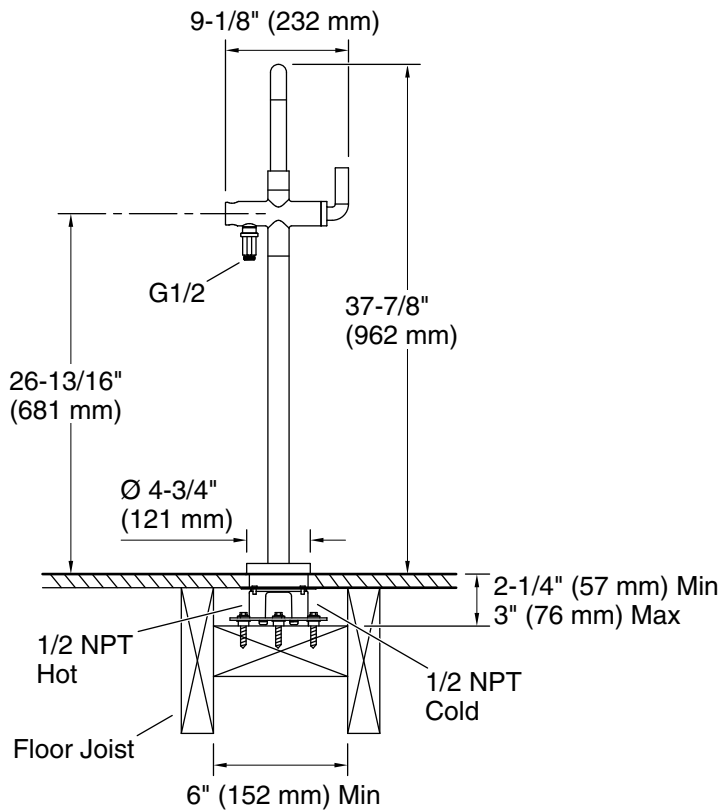

## Features

- High-quality solid-brass construction for durability and reliability
- Floor-mount, single hole installation
- Required mounting block sold separately (P20511-00-NA)
- Required handshower sold separately
- Spout reach is 11-7/8" (302 mm)
- Includes integral valve
- Includes hardware kit and escutcheon

## Technical Information

All product dimensions are nominal.

Faucet flow rate: 8 gal/min (30.3 l/min)

## Spout:

Spout reach: 12-5/16" (312 mm)

Handle clearance: 1-1/2" (37 mm)