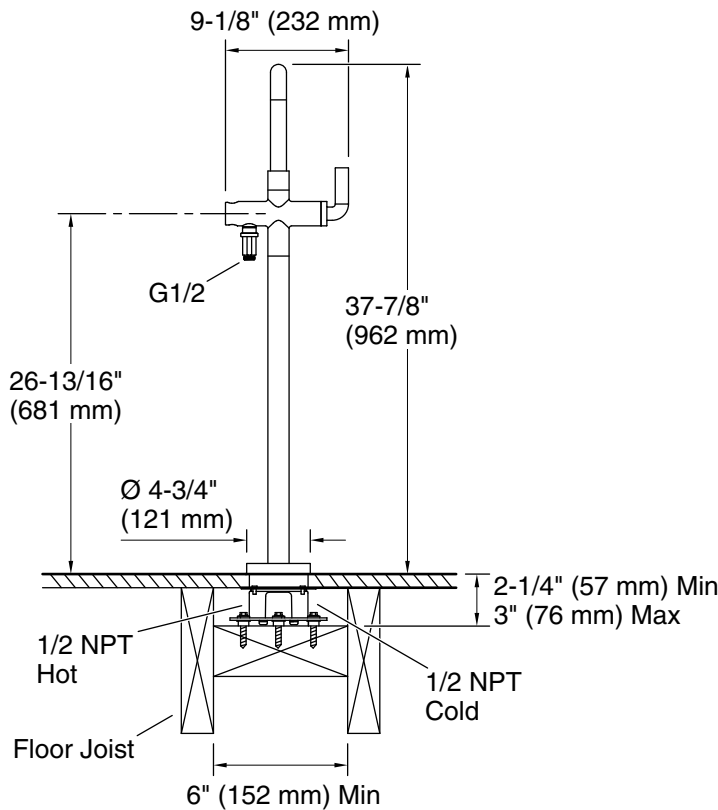

KALLISTA

One™ by KALLISTA
Freestanding Bath Faucet, P.E. Guerin handles,
Less Handshower
P32364-ULB

Technical Information

All product dimensions are nominal.

Faucet flow rate: 8 gal/min (30.3 l/min)

Drain included: No

Spout:

Spout reach: 12-5/16" (312 mm)

Handle clearance: 1-1/2" (37 mm)

Notes

Install this product according to the installation instructions.

1-888-4-KALLISTA (1-888-452-5547)

Kallista reserves the right to make revisions without notice to product specifications.

For the most current Specification Sheet, go to www.kallista.com.

2-15-2025 21:59 - US/CA