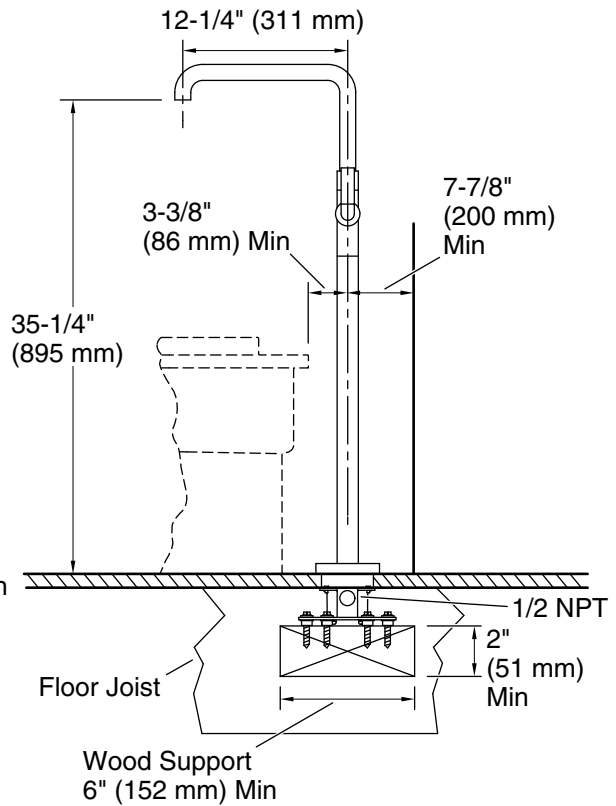

## Features

- High-quality solid-brass construction for durability and reliability
- Floor-mount, single hole installation
- Required mounting block sold separately (P20511-00-NA)
- Required handshower sold separately
- Spout reach is 11-7/8" (302 mm)
- Includes integral valve
- Includes hardware kit and escutcheon

## Technical Information

All product dimensions are nominal.

Faucet flow rate: 8 gal/min (30.3 l/min)

## Spout:

Spout reach: 12-5/16" (312 mm)

Handle clearance: 1-1/2" (37 mm)