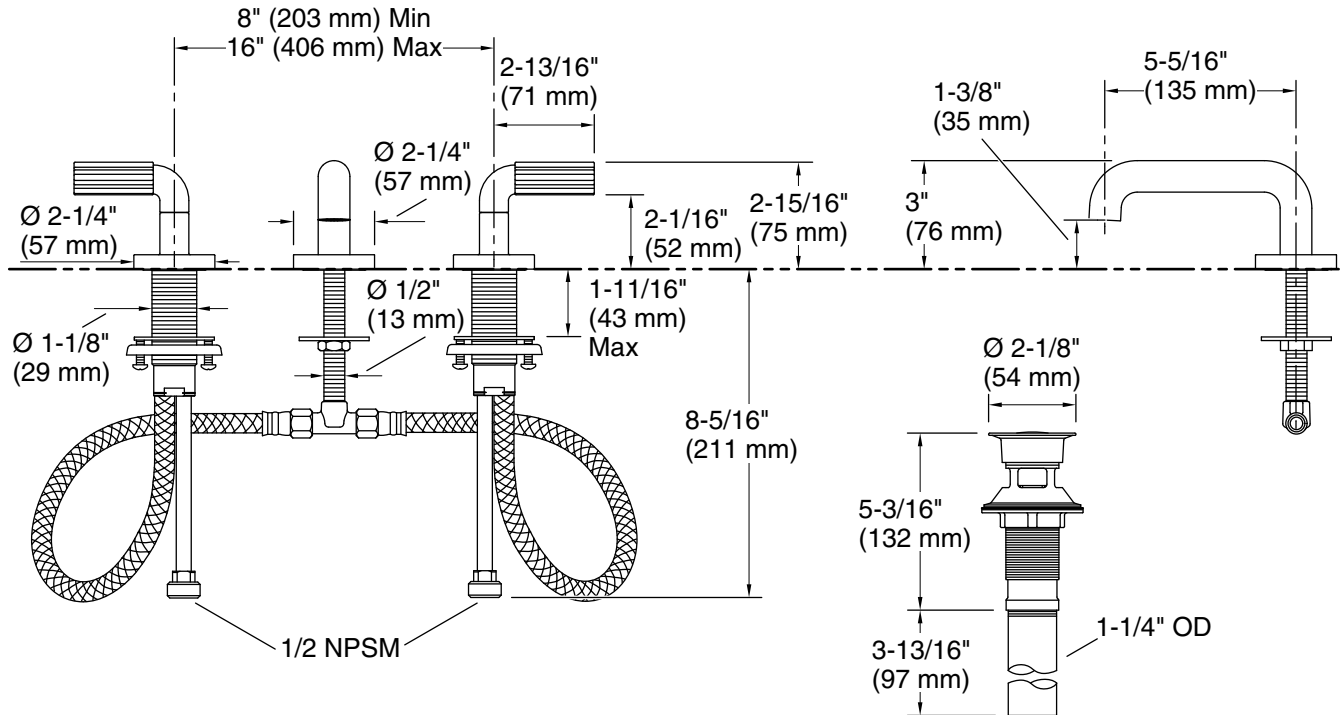

## Features

- Solid metal construction for durability and reliability
- Widespread sink faucet for 8" – 16" (203 – 406 mm) centers
- Spout reach is 5-5/16" (135 mm)
- Laminar flow
- Includes soft-touch drain
- 1.2 gpm (4.5 lpm) maximum flow rate

## Technical Information

All product dimensions are nominal.

Faucet flow rate: 1.5 gal/min (5.7 l/min)

Drain included: Yes

Drain with overflow: Yes

Spout:

Spout reach: 2-5/16" (51 mm)