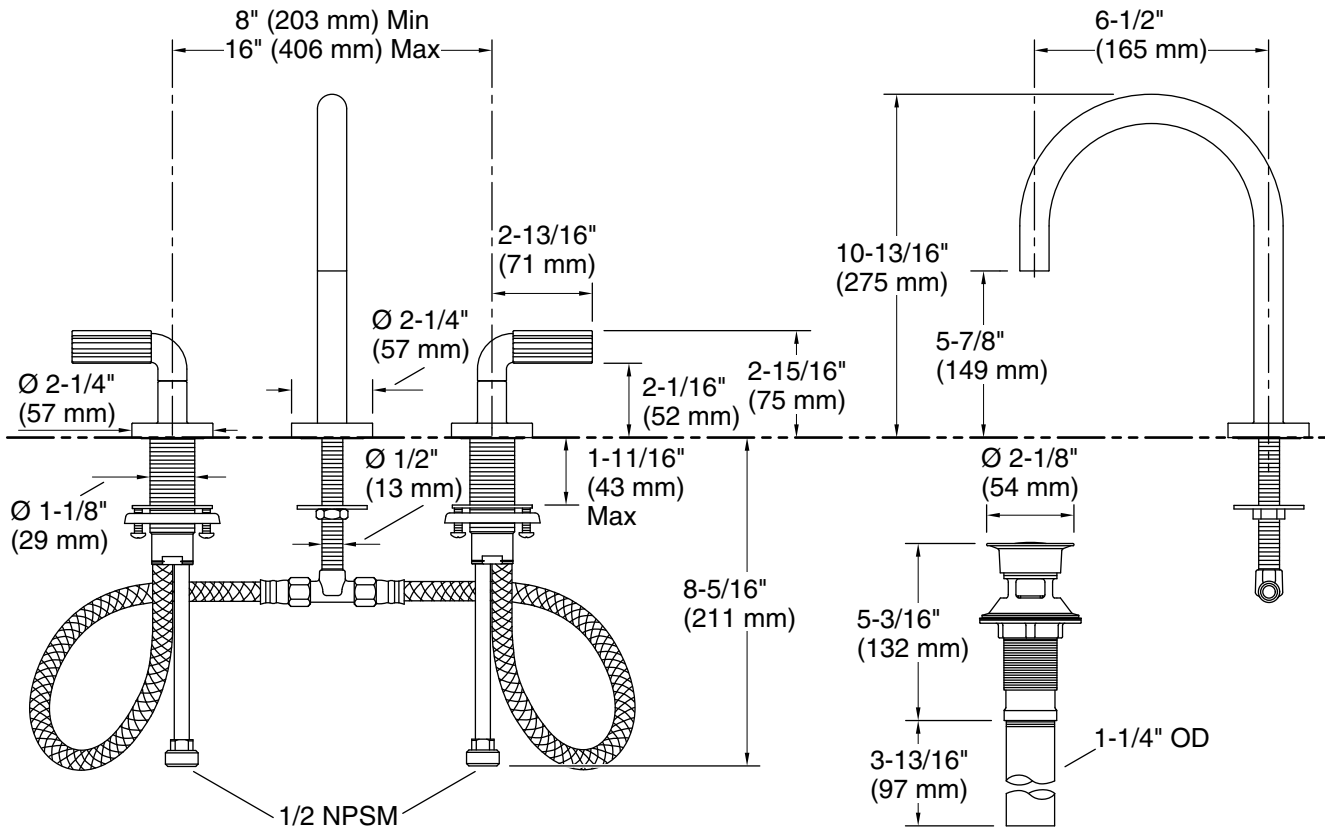

## Features

- Solid metal construction for durability and reliability
- Widespread sink faucet for 8" – 16" (203 – 406 mm) centers
- Spout reach is 6-1/2" (165 mm)
- Laminar flow
- Includes soft-touch drain
- 1.2 gpm (4.5 lpm) maximum flow rate

## Technical Information

All product dimensions are nominal.

Faucet flow rate: 1.2 gal/min (4.5 l/min)

Drain included: Yes

Drain with overflow: Yes

Spout:

Spout reach: 6-1/2" (165 mm)