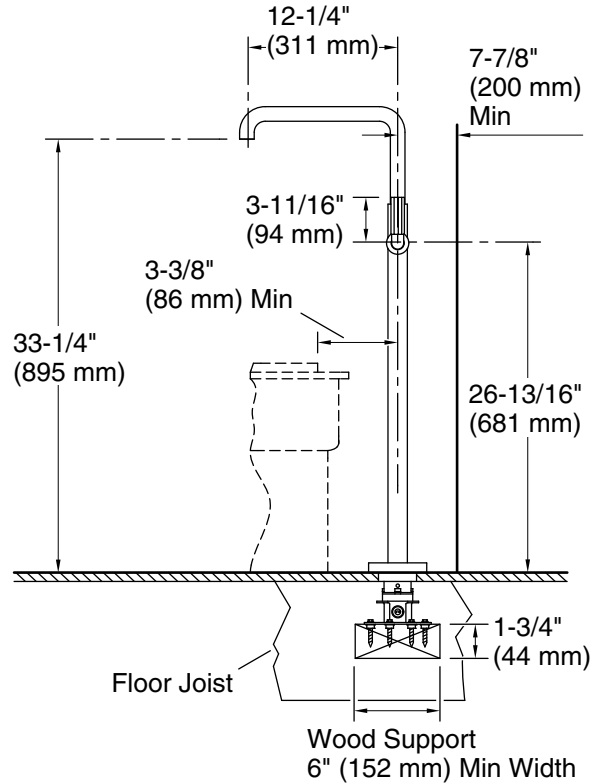

# KALLISTA

One™ by KALLISTA  
Freestanding Bath Faucet, FP5 Handle, Less  
Handshower  
P32420-CREM

## Technical Information

All product dimensions are nominal.

Faucet flow rate: 8 gal/min (30.3 l/min)

## Spout:

Spout reach: 12-5/16" (312 mm)