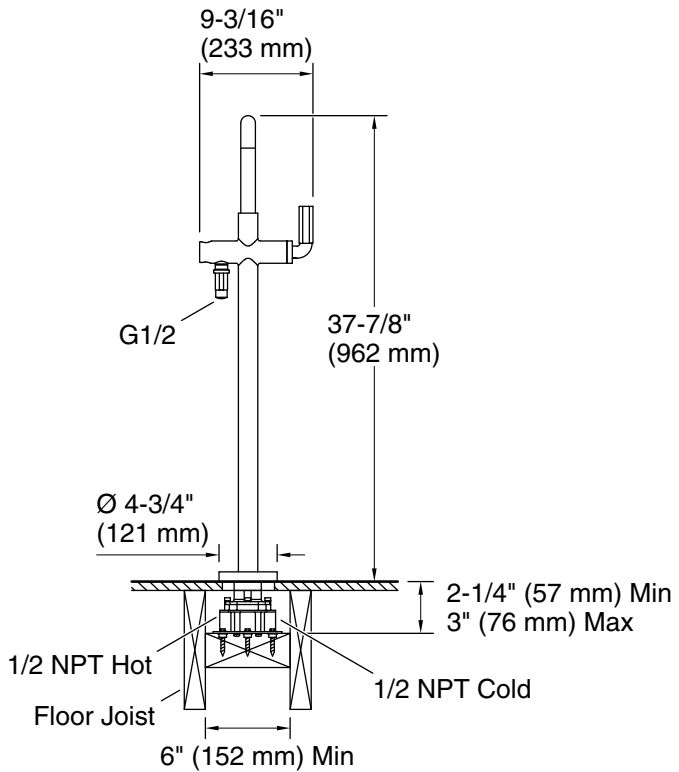

# KALLISTA

One™ by KALLISTA  
Freestanding Bath Faucet, FP5 Handle, Less  
Handshower  
P32420-CREM

## Technical Information

All product dimensions are nominal.

Faucet flow rate: 8 gal/min (30.3 l/min)

## Spout:

Spout reach: 12-5/16" (312 mm)