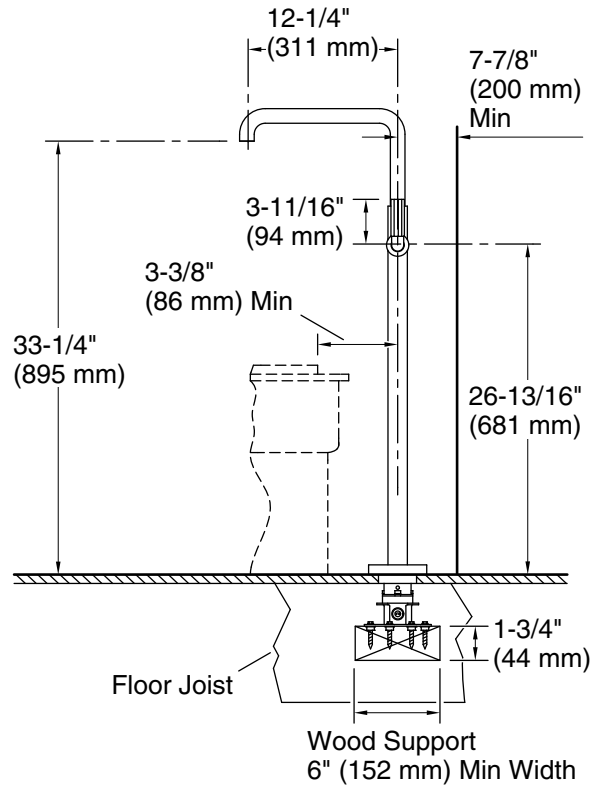

# KALLISTA

One™ by KALLISTA  
Freestanding Bath Faucet, FP5 Handle, Less  
Handshower  
P32420-PNK

## Technical Information

All product dimensions are nominal.

Faucet flow rate: 8 gal/min (30.3 l/min)

## Spout:

Spout reach: 12-5/16" (312 mm)