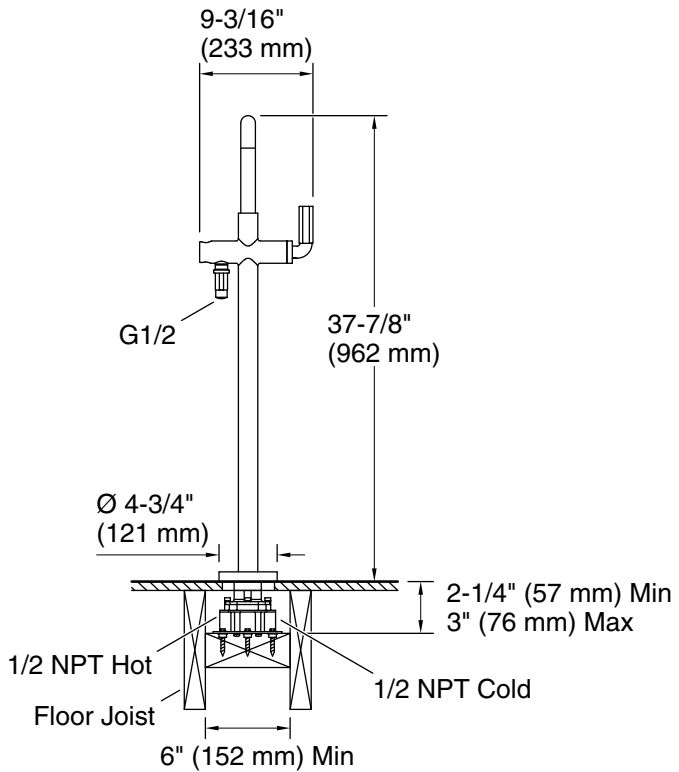

# KALLISTA

One™ by KALLISTA  
Freestanding Bath Faucet, FP5 Handle, Less  
Handshower  
P32420-PNK

## Technical Information

All product dimensions are nominal.

Faucet flow rate: 8 gal/min (30.3 l/min)

## Spout:

Spout reach: 12-5/16" (312 mm)