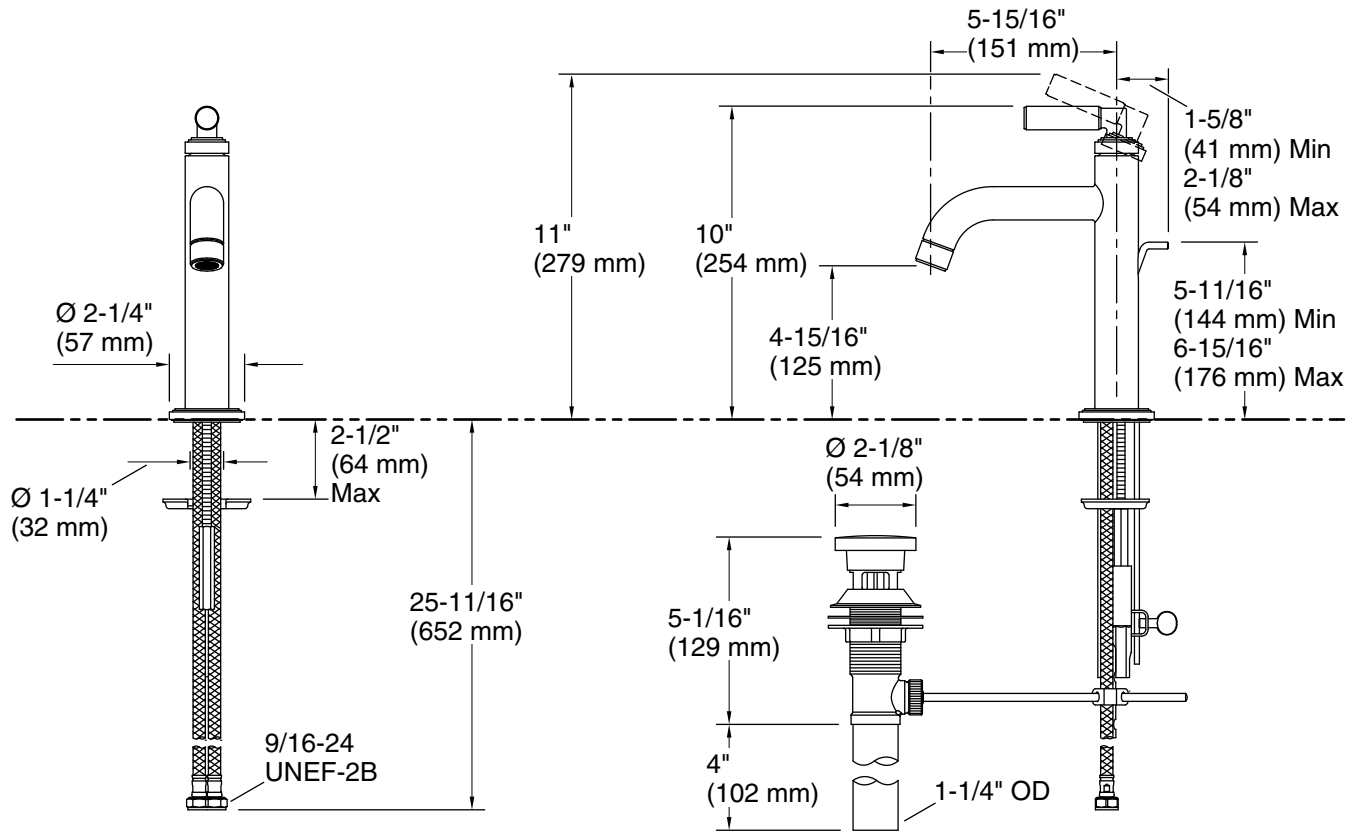

KALLISTA®

Vir Stil® Minimal by Laura Kirar Single-control sink faucet P32494-00

Features

- High-quality solid-brass construction for durability and reliability
- Spout reach is 5-15/16" (151 mm)
- 10" (254 mm) faucet height
- Includes metal pop-up drain with 1-1/4" metal tailpiece
- Single-hole installation
- 1.2 gpm (4.5 lpm) maximum flow rate

Kallista reserves the right to make revisions without notice to product specifications.

For the most current Specification Sheet, go to www.kallista.com.

2-15-2025 22:02 - US/CA

KALLISTA

Vir Stil® Minimal by Laura Kirar Single-control sink faucet P32494-00

Technical Information

All product dimensions are nominal.

Faucet flow rate: 1.2 gal/min (4.5 l/min)

Drain included: Yes

Drain with overflow: Yes

Spout:

Spout reach: 2-15/16" (151 mm)

Notes