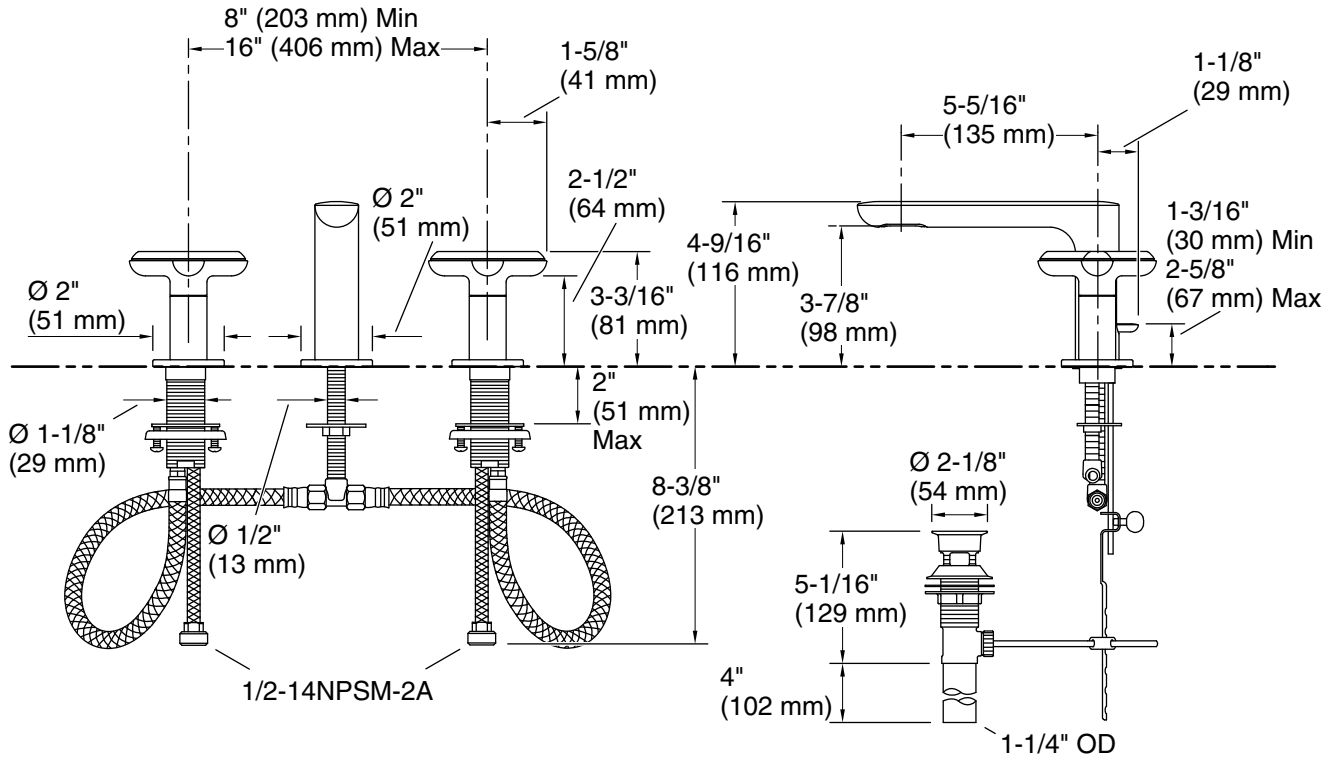

## Features

- High-quality metal construction for durability and reliability
- Widespread sink faucet for 8" – 16" (203 – 406 mm) centers
- 3-7/8" (98 mm) spout height
- Spout reach is 5-5/16" (135 mm)
- 1.2 gpm (4.5 lpm) maximum flow rate
- Includes drain and lift rod
- Laminar flow

## Technical Information

All product dimensions are nominal.

Faucet flow rate: 1.2 gal/min (4.5 l/min)

Drain included: Yes  
Drain with overflow: Yes

Spout:  
Spout reach: 5-3/8" (136 mm)