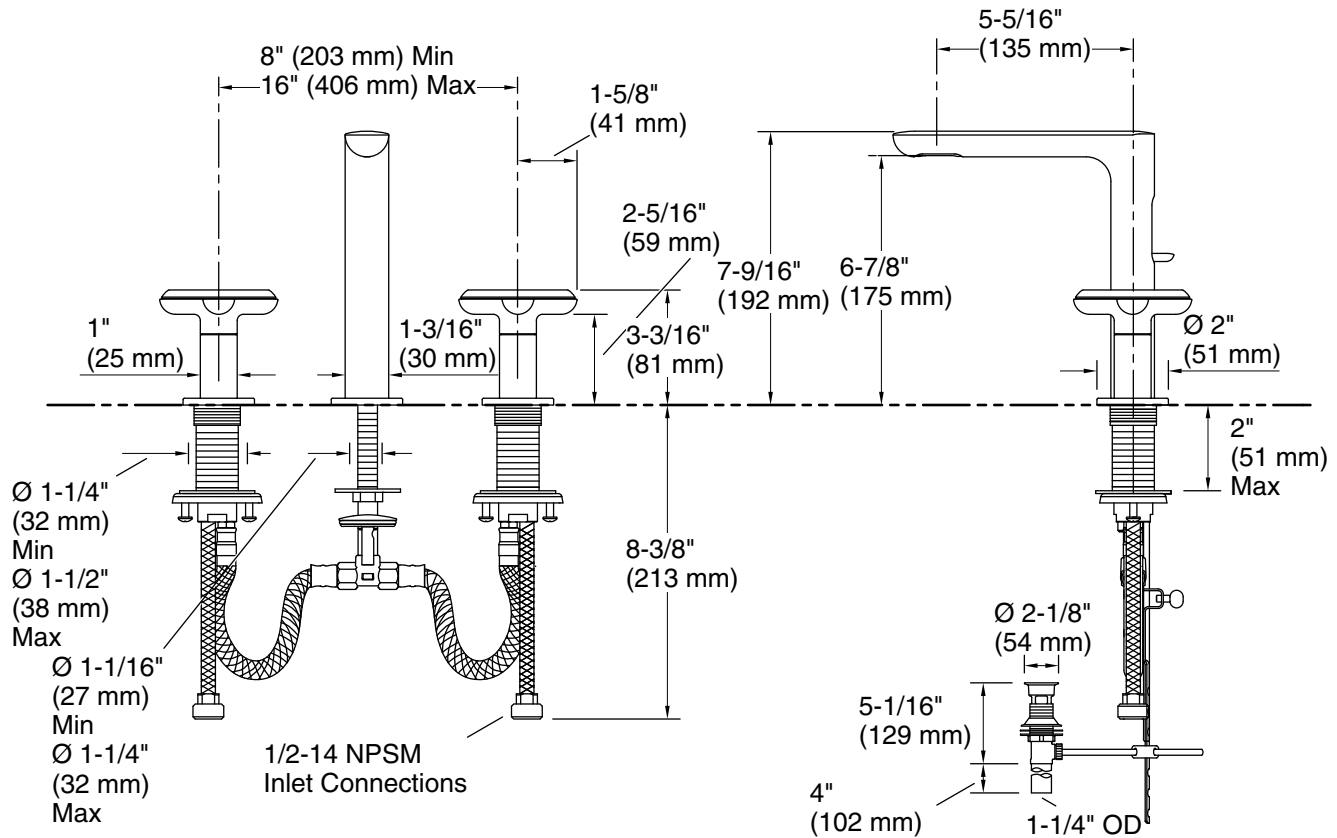

KALLISTA®

002™ by KALLISTA
Widespread Sink Faucet, Tall Spout, Rose Quartz
Cross Handles
P32705-RST

Features

- High-quality metal construction for durability and reliability
- Widespread sink faucet for 8" – 16" (203 – 406 mm) centers
- 6-7/8" (175 mm) spout height
- Spout reach is 5-5/16" (135 mm)
- 1.2 gpm (4.5 lpm) maximum flow rate
- Includes drain and lift rod
- Laminar flow

KALLISTA

002™ by KALLISTA
Widespread Sink Faucet, Tall Spout, Rose Quartz
Cross Handles
P32705-RST

Technical Information

All product dimensions are nominal.

Faucet flow rate: 1.2 gal/min (4.5 l/min)

Drain included: Yes
Drain with overflow: Yes

Spout:

Spout reach: 5-3/8" (136 mm)

Notes

Install this product according to the installation instructions.

ADA, OBC, CSA B651 compliant when installed to the specific requirements of these regulations.

1-888-4-KALLISTA (1-888-452-5547)