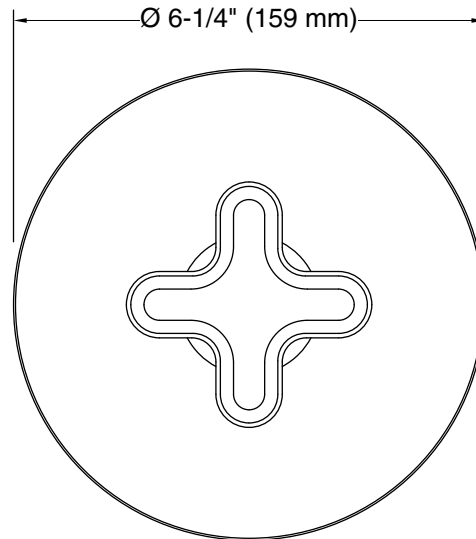

KALLISTA®

002™ by KALLISTA
Single Control Trim, Zebra Jasper Cross Handle
P32707-JST

Technical Information

All product dimensions are nominal.

Drain included: No

Notes

Install this product according to the installation instructions.