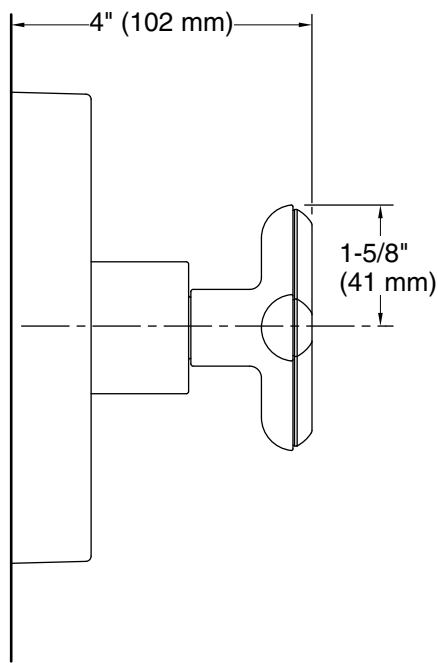

KALLISTA®

002™ by KALLISTA
Single Control Trim, Zebra Jasper Cross Handle
P32707-JST

Technical Information

All product dimensions are nominal.

Drain included: No

Notes

Install this product according to the installation instructions.